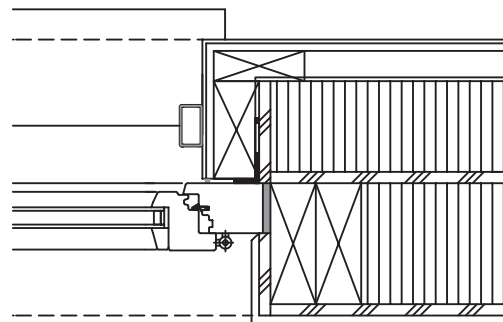

STOBAG VERTICAL-LIGHT VS4300

Vertical awning with square box

EINSTEIN FACADE DETAILED SECTION

SCL. 1:10
PRODUCT VERTICAL-LIGHT
ISSUED MARCH 2015 / FS

STOBAG VERTICAL-LIGHT VS4300

Vertical awning with square box

SUPPORTED WOODEN FACADE DETAILED SECTION

SCL. 1:10

PRODUCT VERTICAL-LIGHT

ISSUED MARCH 2015 / FS

STOBAG VERTICAL-LIGHT VS4300

Vertical awning with square box

COMPACT FACADE DETAILED SECTION

SCL. 1:10
PRODUCT VERTICAL-LIGHT
ISSUED MARCH 2015 / FS

STOBAG VERTICAL-LIGHT VS4300

Vertical awning with square box

EXPOSED BRICK MASONRY DETAILED SECTION

SCL. 1:10
PRODUCT VERTICAL-LIGHT
ISSUED MARCH 2015 / FS

STOBAG VERTICAL-LIGHT VS4300

Vertical awning with square box