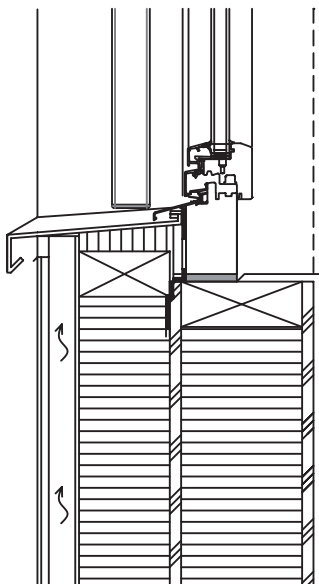

STOBAG VERTICAL-LIGHT VS4300

Vertical awning with square box

EINSTEIN FACADE DETAILED SECTION

SCL. 1:10
PRODUCT VERTICAL-LIGHT
ISSUED MARCH 2015 / FS

STOBAG VERTICAL-LIGHT VS4300

Vertical awning with square box

SUPPORTED WOODEN FACADE DETAILED SECTION

SCL. 1:10

PRODUCT VERTICAL-LIGHT

ISSUED MARCH 2015 / FS

STOBAG VERTICAL-LIGHT VS4300

Vertical awning with square box

COMPACT FACADE DETAILED SECTION

SCL. 1:10
PRODUCT VERTICAL-LIGHT
ISSUED MARCH 2015 / FS

STOBAG VERTICAL-LIGHT VS4300

Vertical awning with square box

EXPOSED BRICK MASONRY DETAILED SECTION

SCL. 1:10
PRODUCT VERTICAL-LIGHT
ISSUED MARCH 2015 / FS

STOBAG VERTICAL-LIGHT VS4300

Vertical awning with square box