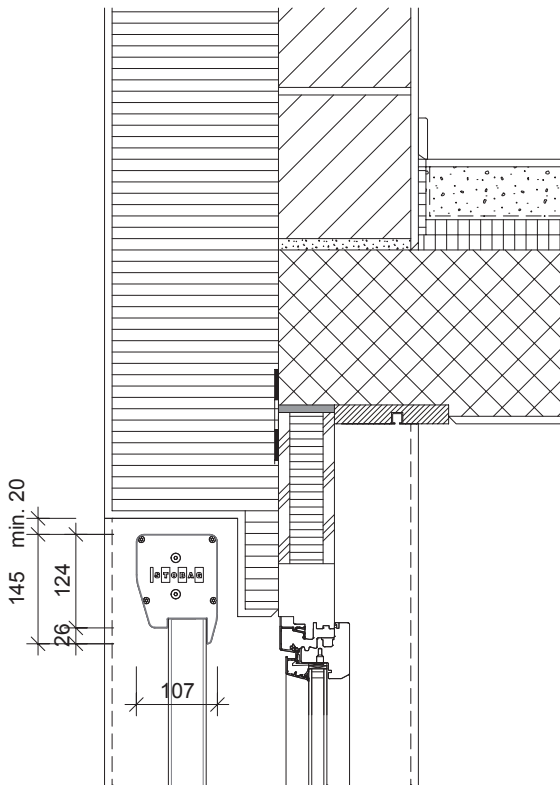

STOBAG VERTICAL-LIGHT VS4300

Vertical awning with square box

EINSTEIN FACADE DETAILED SECTION

SCL. 1:10
PRODUCT VERTICAL-LIGHT
ISSUED MARCH 2015 / FS

STOBAG VERTICAL-LIGHT VS4300

Vertical awning with square box

SUPPORTED WOODEN FACADE DETAILED SECTION

SCL. 1:10

PRODUCT VERTICAL-LIGHT

ISSUED MARCH 2015 / FS

STOBAG VERTICAL-LIGHT VS4300

Vertical awning with square box

COMPACT FACADE DETAILED SECTION

SCL. 1:10
PRODUCT VERTICAL-LIGHT
ISSUED MARCH 2015 / FS

STOBAG VERTICAL-LIGHT VS4300

Vertical awning with square box

EXPOSED BRICK MASONRY DETAILED SECTION

SCL. 1:10
PRODUCT VERTICAL-LIGHT
ISSUED MARCH 2015 / FS

STOBAG VERTICAL-LIGHT VS4300

Vertical awning with square box

EXPOSED CONCRETE DETAILED SECTION

SCL. 1:10
PRODUCT VERTICAL-LIGHT
ISSUED MARCH 2015 / FS