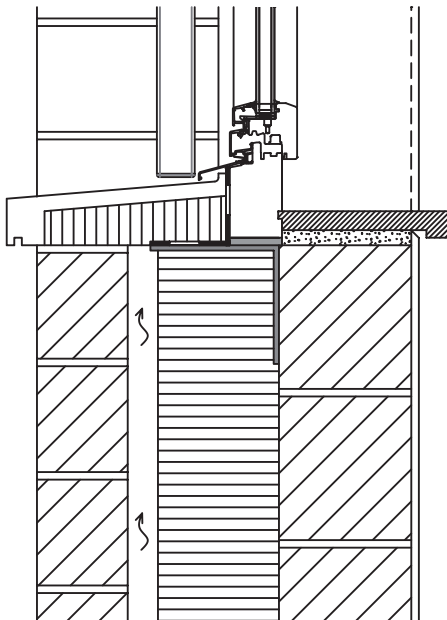

STOBAG VERTICAL-LIGHT VS4300

Vertical awning with square box

EINSTEIN FACADE DETAILED SECTION

SCL. 1:10
PRODUCT VERTICAL-LIGHT
ISSUED MARCH 2015 / FS

STOBAG VERTICAL-LIGHT VS4300

Vertical awning with square box

SUPPORTED WOODEN FACADE DETAILED SECTION

SCL. 1:10

PRODUCT VERTICAL-LIGHT

ISSUED MARCH 2015 / FS

STOBAG VERTICAL-LIGHT VS4300

Vertical awning with square box

COMPACT FACADE DETAILED SECTION

SCL. 1:10
PRODUCT VERTICAL-LIGHT
ISSUED MARCH 2015 / FS

STOBAG VERTICAL-LIGHT VS4300

Vertical awning with square box

EXPOSED BRICK MASONRY DETAILED SECTION

SCL. 1:10
PRODUCT VERTICAL-LIGHT
ISSUED MARCH 2015 / FS

STOBAG VERTICAL-LIGHT VS4300

Vertical awning with square box