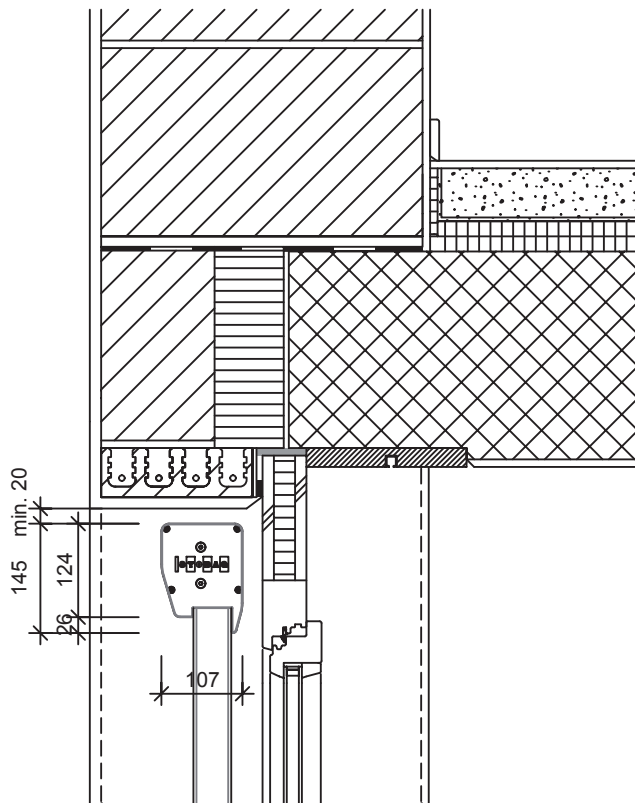

STOBAG VERTICAL-LIGHT VS4300

Vertical awning with square box

EINSTEIN FACADE DETAILED SECTION

SCL. 1:10
PRODUCT VERTICAL-LIGHT
ISSUED MARCH 2015 / FS

STOBAG VERTICAL-LIGHT VS4300

Vertical awning with square box

SUPPORTED WOODEN FACADE DETAILED SECTION

SCL. 1:10

PRODUCT VERTICAL-LIGHT

ISSUED MARCH 2015 / FS

STOBAG VERTICAL-LIGHT VS4300

Vertical awning with square box

COMPACT FACADE DETAILED SECTION

SCL. 1:10
PRODUCT VERTICAL-LIGHT
ISSUED MARCH 2015 / FS

STOBAG VERTICAL-LIGHT VS4300

Vertical awning with square box

EXPOSED BRICK MASONRY DETAILED SECTION

SCL. 1:10
PRODUCT VERTICAL-LIGHT
ISSUED MARCH 2015 / FS

STOBAG VERTICAL-LIGHT VS4300

Vertical awning with square box