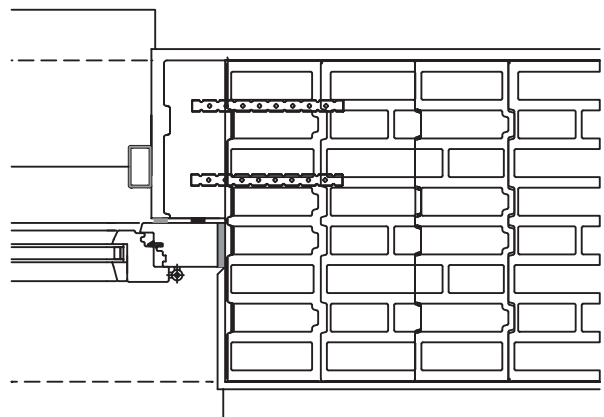

STOBAG VERTICAL-LIGHT VS4300

Vertical awning with square box

EINSTEIN FACADE DETAILED SECTION

SCL. 1:10
PRODUCT VERTICAL-LIGHT
ISSUED MARCH 2015 / FS

STOBAG VERTICAL-LIGHT VS4300

Vertical awning with square box

SUPPORTED WOODEN FACADE DETAILED SECTION

SCL. 1:10

PRODUCT VERTICAL-LIGHT

ISSUED MARCH 2015 / FS

STOBAG VERTICAL-LIGHT VS4300

Vertical awning with square box

COMPACT FACADE DETAILED SECTION

SCL. 1:10
PRODUCT VERTICAL-LIGHT
ISSUED MARCH 2015 / FS

STOBAG VERTICAL-LIGHT VS4300

Vertical awning with square box

EXPOSED BRICK MASONRY DETAILED SECTION

SCL. 1:10
PRODUCT VERTICAL-LIGHT
ISSUED MARCH 2015 / FS

STOBAG VERTICAL-LIGHT VS4300

Vertical awning with square box