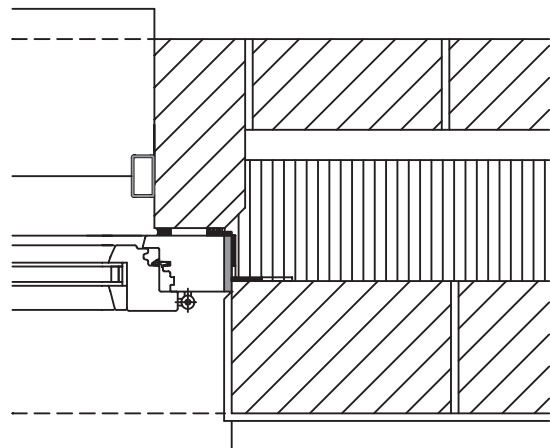

STOBAG VERTICAL-LIGHT VS4300

Vertical awning with square box

EINSTEIN FACADE DETAILED SECTION

SCL. 1:10
PRODUCT VERTICAL-LIGHT
ISSUED MARCH 2015 / FS

STOBAG VERTICAL-LIGHT VS4300

Vertical awning with square box

SUPPORTED WOODEN FACADE DETAILED SECTION

SCL. 1:10

PRODUCT VERTICAL-LIGHT

ISSUED MARCH 2015 / FS

STOBAG VERTICAL-LIGHT VS4300

Vertical awning with square box

COMPACT FACADE DETAILED SECTION

SCL. 1:10
PRODUCT VERTICAL-LIGHT
ISSUED MARCH 2015 / FS

STOBAG VERTICAL-LIGHT VS4300

Vertical awning with square box

EXPOSED BRICK MASONRY DETAILED SECTION

SCL. 1:10
PRODUCT VERTICAL-LIGHT
ISSUED MARCH 2015 / FS

STOBAG VERTICAL-LIGHT VS4300

Vertical awning with square box