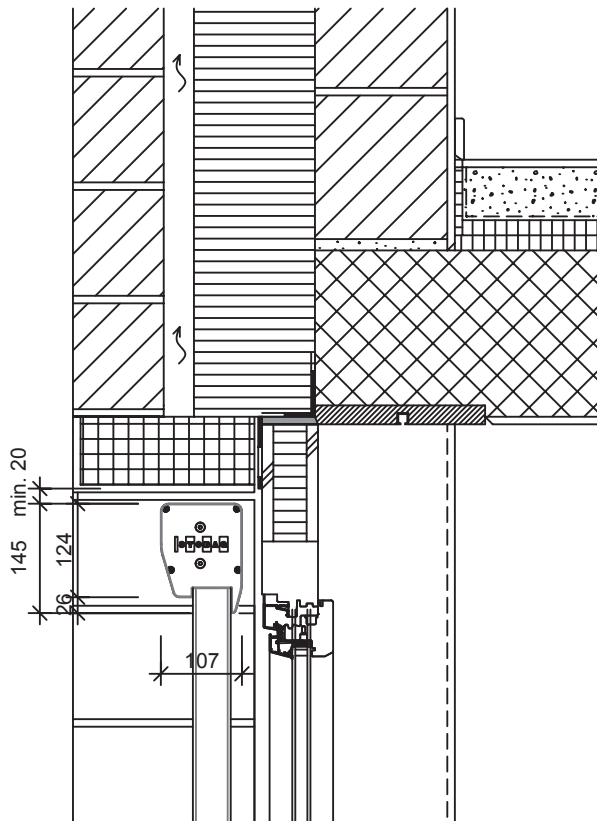

STOBAG VERTICAL-LIGHT VS4300

Vertical awning with square box

EINSTEIN FACADE DETAILED SECTION

SCL. 1:10
PRODUCT VERTICAL-LIGHT
ISSUED MARCH 2015 / FS

STOBAG VERTICAL-LIGHT VS4300

Vertical awning with square box

SUPPORTED WOODEN FACADE DETAILED SECTION

SCL. 1:10

PRODUCT VERTICAL-LIGHT

ISSUED MARCH 2015 / FS

STOBAG VERTICAL-LIGHT VS4300

Vertical awning with square box

COMPACT FACADE DETAILED SECTION

SCL. 1:10
PRODUCT VERTICAL-LIGHT
ISSUED MARCH 2015 / FS

STOBAG VERTICAL-LIGHT VS4300

Vertical awning with square box

EXPOSED BRICK MASONRY DETAILED SECTION

SCL. 1:10
PRODUCT VERTICAL-LIGHT
ISSUED MARCH 2015 / FS

STOBAG VERTICAL-LIGHT VS4300

Vertical awning with square box