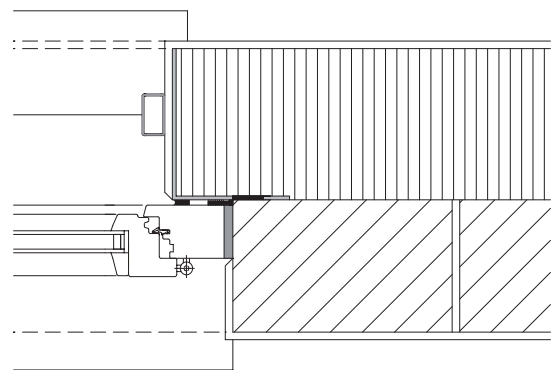

STOBAG VERTICAL-LIGHT VS4300

Vertical awning with square box

EINSTEIN FACADE DETAILED SECTION

SCL. 1:10
PRODUCT VERTICAL-LIGHT
ISSUED MARCH 2015 / FS

STOBAG VERTICAL-LIGHT VS4300

Vertical awning with square box

SUPPORTED WOODEN FACADE DETAILED SECTION

SCL. 1:10

PRODUCT VERTICAL-LIGHT

ISSUED MARCH 2015 / FS

STOBAG VERTICAL-LIGHT VS4300

Vertical awning with square box

COMPACT FACADE DETAILED SECTION

SCL. 1:10
PRODUCT VERTICAL-LIGHT
ISSUED MARCH 2015 / FS

STOBAG VERTICAL-LIGHT VS4300

Vertical awning with square box

EXPOSED BRICK MASONRY DETAILED SECTION

SCL. 1:10
PRODUCT VERTICAL-LIGHT
ISSUED MARCH 2015 / FS

STOBAG VERTICAL-LIGHT VS4300

Vertical awning with square box