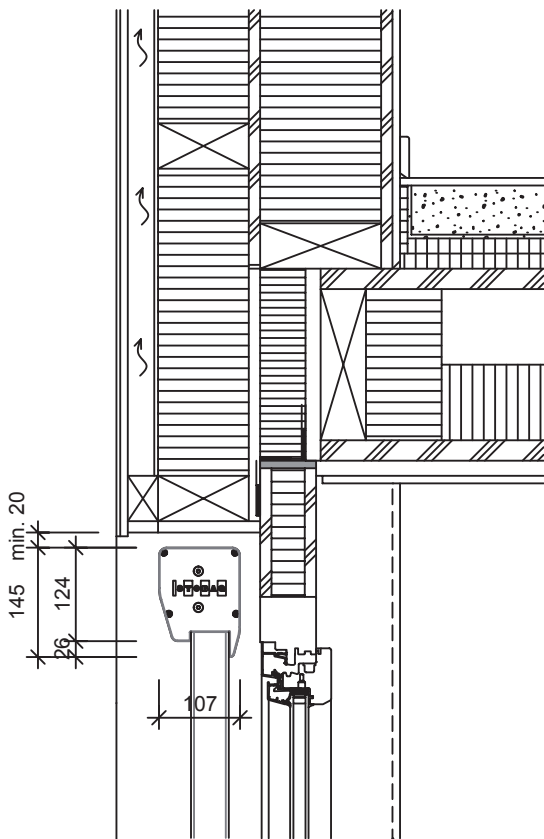

STOBAG VERTICAL-LIGHT VS4300

Vertical awning with square box

EINSTEIN FACADE DETAILED SECTION

SCL. 1:10
PRODUCT VERTICAL-LIGHT
ISSUED MARCH 2015 / FS

STOBAG VERTICAL-LIGHT VS4300

Vertical awning with square box

SUPPORTED WOODEN FACADE DETAILED SECTION

SCL. 1:10

PRODUCT VERTICAL-LIGHT

ISSUED MARCH 2015 / FS

STOBAG VERTICAL-LIGHT VS4300

Vertical awning with square box

COMPACT FACADE DETAILED SECTION

SCL. 1:10
PRODUCT VERTICAL-LIGHT
ISSUED MARCH 2015 / FS

STOBAG VERTICAL-LIGHT VS4300

Vertical awning with square box

EXPOSED BRICK MASONRY DETAILED SECTION

SCL. 1:10
PRODUCT VERTICAL-LIGHT
ISSUED MARCH 2015 / FS

STOBAG VERTICAL-LIGHT VS4300

Vertical awning with square box

EXPOSED CONCRETE DETAILED SECTION

SCL. 1:10
PRODUCT VERTICAL-LIGHT
ISSUED MARCH 2015 / FS