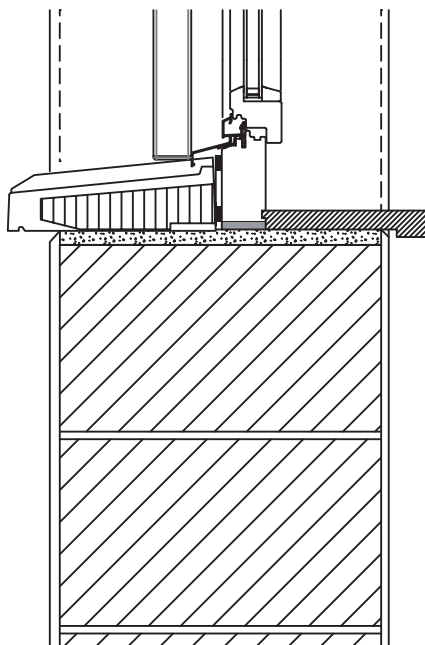

STOBAG VERTICAL-LIGHT VS4300

Vertical awning with square box

EINSTEIN FACADE DETAILED SECTION

SCL. 1:10
PRODUCT VERTICAL-LIGHT
ISSUED MARCH 2015 / FS

STOBAG VERTICAL-LIGHT VS4300

Vertical awning with square box

SUPPORTED WOODEN FACADE DETAILED SECTION

SCL. 1:10

PRODUCT VERTICAL-LIGHT

ISSUED MARCH 2015 / FS

STOBAG VERTICAL-LIGHT VS4300

Vertical awning with square box

COMPACT FACADE DETAILED SECTION

SCL. 1:10
PRODUCT VERTICAL-LIGHT
ISSUED MARCH 2015 / FS

STOBAG VERTICAL-LIGHT VS4300

Vertical awning with square box

EXPOSED BRICK MASONRY DETAILED SECTION

SCL. 1:10
PRODUCT VERTICAL-LIGHT
ISSUED MARCH 2015 / FS

STOBAG VERTICAL-LIGHT VS4300

Vertical awning with square box