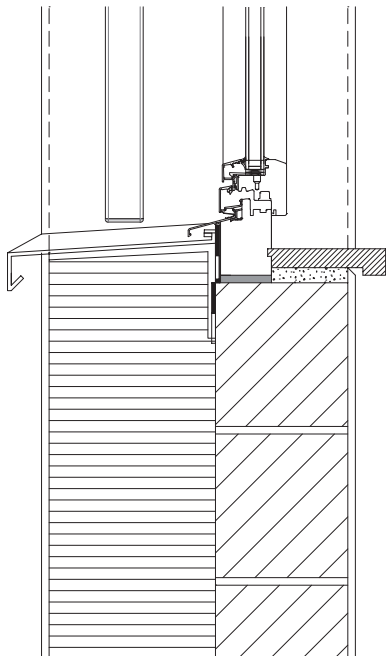

STOBAG VERTICAL-LIGHT VS4300

Vertical awning with square box

EINSTEIN FACADE DETAILED SECTION

SCL. 1:10
PRODUCT VERTICAL-LIGHT
ISSUED MARCH 2015 / FS

STOBAG VERTICAL-LIGHT VS4300

Vertical awning with square box

SUPPORTED WOODEN FACADE DETAILED SECTION

SCL. 1:10

PRODUCT VERTICAL-LIGHT

ISSUED MARCH 2015 / FS

STOBAG VERTICAL-LIGHT VS4300

Vertical awning with square box

COMPACT FACADE DETAILED SECTION

SCL. 1:10
PRODUCT VERTICAL-LIGHT
ISSUED MARCH 2015 / FS

STOBAG VERTICAL-LIGHT VS4300

Vertical awning with square box

EXPOSED BRICK MASONRY DETAILED SECTION

SCL. 1:10
PRODUCT VERTICAL-LIGHT
ISSUED MARCH 2015 / FS

STOBAG VERTICAL-LIGHT VS4300

Vertical awning with square box