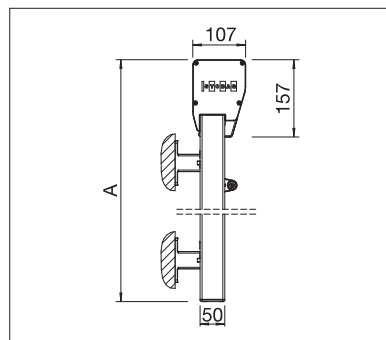

VISOMBRA

WINDOW & FACADE

**EXPOSED AWNING FOR THE PERFECT
COORDINATION OF DAYLIGHT AND SHADE**

VISOMBRA FS6000

On display

Half extended

Extended

- Drop angle can be smoothly adjusted and selected up to 180°
- Suitable for many uses with its rounded or square self-supporting box
- Well designed wind protection device with mechanical locking of the drop arms
- Drop arms for soffit or facade mounting
- Coupling options for max. 2 units
- Variable sun protection without the feeling of being separated
- Manual operation from inside the room using wall breakthrough and gear unit/joint platee
- Creates a pleasantly warm atmosphere through the combination of sunlight and material colours

min. 40 cm
max. 400 cm*

min. 125 cm
max. 350 cm*

Show arm with
50 cm fixed length

*Depending on fabric

Technical dimensions in millimetres

Exhibited round boxes

Retracted square boxes

REGISTRATION
REQUIRED