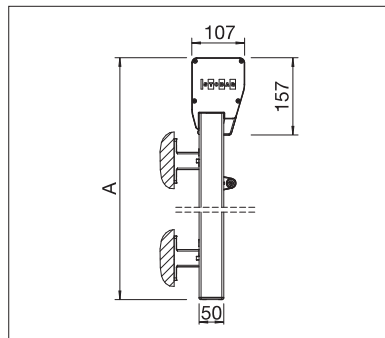

VISOMBRA

WINDOW & FACADE

**EXPOSED AWNING FOR THE PERFECT
COORDINATION OF DAYLIGHT AND SHADE**

VISOMBRA FS6000

On display

Half extended

Extended

- Drop angle can be smoothly adjusted and selected up to 180°
- Suitable for many uses with its rounded or square self-supporting box
- Well designed wind protection device with mechanical locking of the drop arms
- Drop arms for soffit or facade mounting
- Coupling options for max. 2 units
- Variable sun protection without the feeling of being separated
- Manual operation from inside the room using wall breakthrough and gear unit/joint plate
- Creates a pleasantly warm atmosphere through the combination of sunlight and material colours

min. 40 cm
max. 400 cm*

min. 125 cm
max. 350 cm*

Show arm with
50 cm fixed length

*Depending on fabric

Technical dimensions in millimetres

Exhibited round boxes

Retracted square boxes

REGISTRATION
REQUIRED