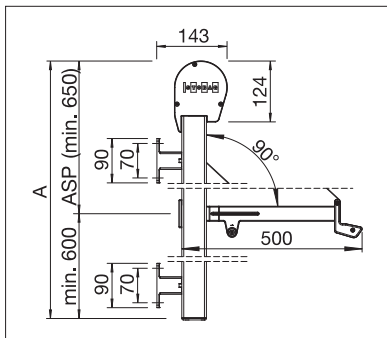

VISOMBRA

WINDOW & FACADE

**EXPOSED AWNING FOR THE PERFECT
COORDINATION OF DAYLIGHT AND SHADE**

VISOMBRA FS6000

On display

Half extended

Extended

- Drop angle can be smoothly adjusted and selected up to 180°
- Suitable for many uses with its rounded or square self-supporting box
- Well designed wind protection device with mechanical locking of the drop arms
- Drop arms for soffit or facade mounting
- Coupling options for max. 2 units
- Variable sun protection without the feeling of being separated
- Manual operation from inside the room using wall breakthrough and gear unit/joint plate
- Creates a pleasantly warm atmosphere through the combination of sunlight and material colours

min. 40 cm
max. 400 cm*

min. 125 cm
max. 350 cm*

Show arm with
50 cm fixed length

*Depending on fabric

Technical dimensions in millimetres

Exhibited round boxes

Retracted square boxes

REGISTRATION
REQUIRED