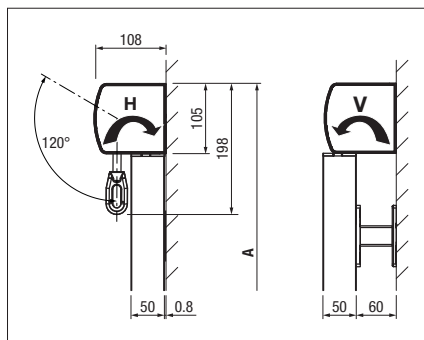

min. 40 cm
max. 500 cm

min. 40 cm
max. 400 cm*

*with wire rope/bar guide up to max. 300 cm high,
with guide rail up to max. 400 cm height

Technical dimensions in millimetres

Direct wall mounting with one-piece guide rail