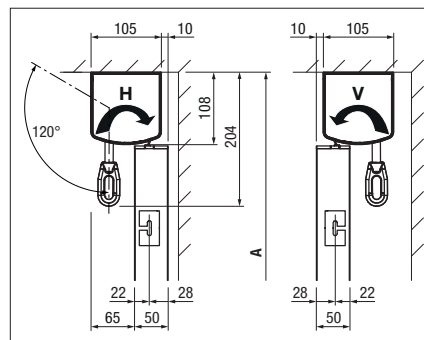

min. 40 cm
max. 500 cm

min. 40 cm
max. 400 cm*

*with wire rope/bar guide up to max. 300 cm high,
with guide rail up to max. 400 cm height

Technical dimensions in millimetres

Direct wall mounting with one-piece guide rail