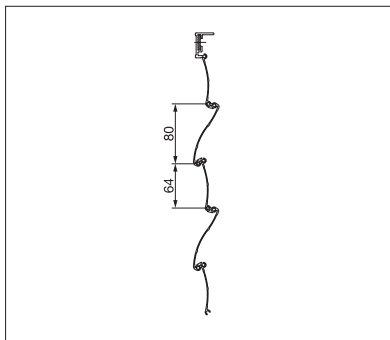

WINDOW & FACADE

**ROBUST SECURITY SHUTTERS MADE FROM
IMPACT-RESISTANT ALUMINIUM**

SECURE FL1000

Large lamellas

Arched

Small lamellas

- Solid aluminium casing with 1.2–1.5 mm wall thickness
- Automatic locking of the casing via the side drive chain in any position
- The three different widths of lamella make them suitable for assembly anywhere
- The end lamella hinders contact when the casing is closed
- Can also be used to protect against balls that could destroy panes

min. 50 cm
max. 350 cm

min. 50 cm
max. 300 cm

Technical dimensions in millimetres

Large lamellas

Arched

Small lamellas

REGISTRATION
REQUIRED

COLORS