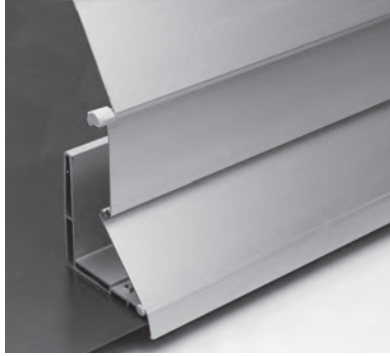

WINDOW & FACADE

**ROBUST SECURITY SHUTTERS MADE FROM
IMPACT-RESISTANT ALUMINIUM**

SECURE FL1000

Large lamellas

Arched

Small lamellas

- Solid aluminium casing with 1.2–1.5 mm wall thickness
- Automatic locking of the casing via the side drive chain in any position
- The three different widths of lamella make them suitable for assembly anywhere
- The end lamella hinders contact when the casing is closed
- Can also be used to protect against balls that could destroy panes

min. 50 cm
max. 350 cm

min. 50 cm
max. 300 cm

Technical dimensions in millimetres

Large lamellas

Arched

Small lamellas

REGISTRATION
REQUIRED

COLORS