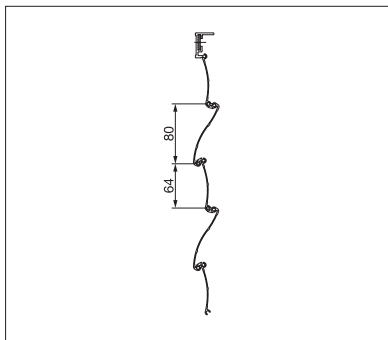

# SECURE FL1000

Large lamellas

Arched

Small lamellas

- Solid aluminium casing with 1.2–1.5 mm wall thickness
- Automatic locking of the casing via the side drive chain in any position
- The three different widths of lamella make them suitable for assembly anywhere
- The end lamella hinders contact when the casing is closed
- Can also be used to protect against balls that could destroy panes

min. 50 cm  
max. 350 cm

min. 50 cm  
max. 300 cm

Technical dimensions in millimetres

Large lamellas

Arched

Small lamellas

REGISTRATION  
REQUIRED