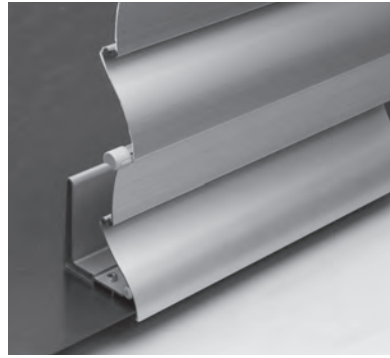

# SECURE FL1000

Large lamellas

Arched

Small lamellas

- Solid aluminium casing with 1.2–1.5 mm wall thickness
- Automatic locking of the casing via the side drive chain in any position
- The three different widths of lamella make them suitable for assembly anywhere
- The end lamella hinders contact when the casing is closed
- Can also be used to protect against balls that could destroy panes