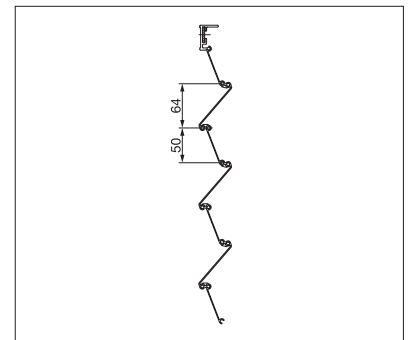

# SECURE FL1000

Large lamellas

Arched

Small lamellas

- Solid aluminium casing with 1.2–1.5 mm wall thickness
- Automatic locking of the casing via the side drive chain in any position
- The three different widths of lamella make them suitable for assembly anywhere
- The end lamella hinders contact when the casing is closed
- Can also be used to protect against balls that could destroy panes

min. 50 cm  
max. 350 cm

min. 50 cm  
max. 300 cm

Technical dimensions in millimetres

Large lamellas

Arched

Small lamellas

REGISTRATION  
REQUIRED