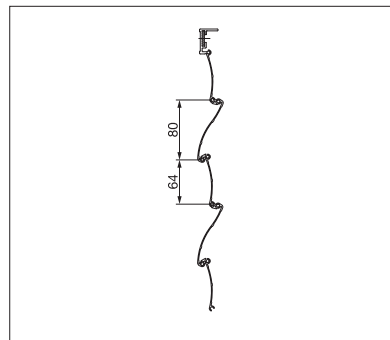

WINDOW & FACADE

**ROBUST SECURITY SHUTTERS MADE FROM
IMPACT-RESISTANT ALUMINIUM**

SECURE FL1000

Large lamellas

Arched

Small lamellas

- Solid aluminium casing with 1.2–1.5 mm wall thickness
- Automatic locking of the casing via the side drive chain in any position
- The three different widths of lamella make them suitable for assembly anywhere
- The end lamella hinders contact when the casing is closed
- Can also be used to protect against balls that could destroy panes

min. 50 cm
max. 350 cm

min. 50 cm
max. 300 cm

Technical dimensions in millimetres

Large lamellas

Arched

Small lamellas

REGISTRATION
REQUIRED

COLORS