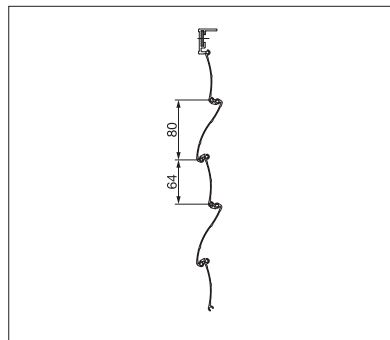

# SECURE FL1000

Large lamellas

Arched

Small lamellas

- Solid aluminium casing with 1.2–1.5 mm wall thickness
- Automatic locking of the casing via the side drive chain in any position
- The three different widths of lamella make them suitable for assembly anywhere
- The end lamella hinders contact when the casing is closed
- Can also be used to protect against balls that could destroy panes

min. 50 cm  
max. 350 cm

min. 50 cm  
max. 300 cm

Technical dimensions in millimetres

Large lamellas

Arched

Small lamellas

REGISTRATION  
REQUIRED