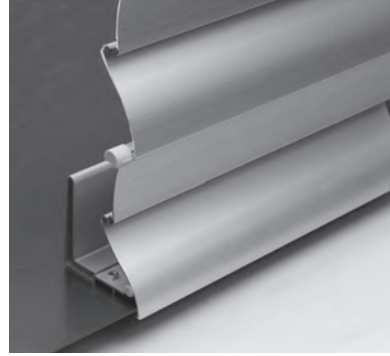

WINDOW & FACADE

**ROBUST SECURITY SHUTTERS MADE FROM
IMPACT-RESISTANT ALUMINIUM**

SECURE FL1000

Large lamellas

Arched

Small lamellas

- Solid aluminium casing with 1.2–1.5 mm wall thickness
- Automatic locking of the casing via the side drive chain in any position
- The three different widths of lamella make them suitable for assembly anywhere
- The end lamella hinders contact when the casing is closed
- Can also be used to protect against balls that could destroy panes

min. 50 cm
max. 350 cm

min. 50 cm
max. 300 cm

Technical dimensions in millimetres

Large lamellas

Arched

Small lamellas

REGISTRATION
REQUIRED

COLORS