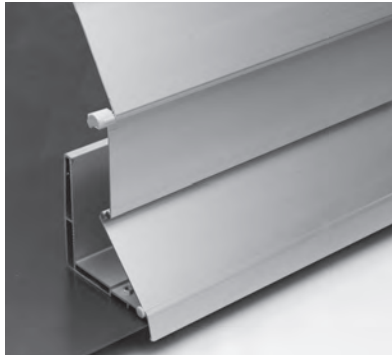

# SECURE FL1000

Large lamellas

Arched

Small lamellas

- Solid aluminium casing with 1.2–1.5 mm wall thickness
- Automatic locking of the casing via the side drive chain in any position
- The three different widths of lamella make them suitable for assembly anywhere
- The end lamella hinders contact when the casing is closed
- Can also be used to protect against balls that could destroy panes

min. 50 cm  
max. 350 cm

min. 50 cm  
max. 300 cm

Technical dimensions in millimetres

Large lamellas

Arched

Small lamellas

REGISTRATION  
REQUIRED