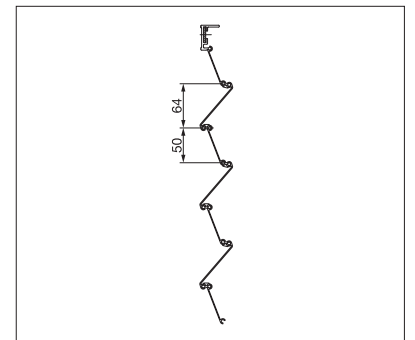

WINDOW & FACADE

**ROBUST SECURITY SHUTTERS MADE FROM
IMPACT-RESISTANT ALUMINIUM**

SECURE FL1000

Large lamellas

Arched

Small lamellas

- Solid aluminium casing with 1.2–1.5 mm wall thickness
- Automatic locking of the casing via the side drive chain in any position
- The three different widths of lamella make them suitable for assembly anywhere
- The end lamella hinders contact when the casing is closed
- Can also be used to protect against balls that could destroy panes

min. 50 cm
max. 350 cm

min. 50 cm
max. 300 cm

Technical dimensions in millimetres

Large lamellas

Arched

Small lamellas

REGISTRATION
REQUIRED

COLORS