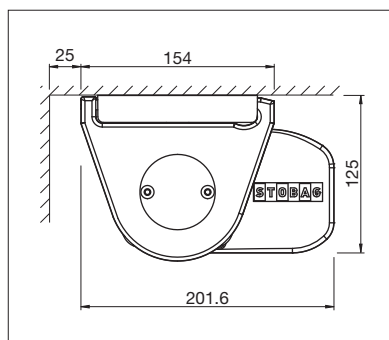

PURABOX

BALCONY & TERRACE

**SMALLEST STOBAG BOX AWNING WITH
MERELY 10 CM BOX HEIGHT**

PURABOX BX1500

Round design

Rafter fixing

- Sealed box protects from the elements
- Small box – only 10 cm high
- Awning incline adjustable from 0° to 90°
- Quick and easy to install
- Various mounting options to the wall, below the ceiling or to the frames
- Stylish, rounded box
- Optional wall joint profile prevents rain water entering between façade and awning

 min. 185 cm
max. 500 cm

 min. 150 cm
max. 225 cm

Technical dimensions in millimetres

Wall installation

Top installation

EN 13561

REGISTRATION
REQUIRED

COLORS