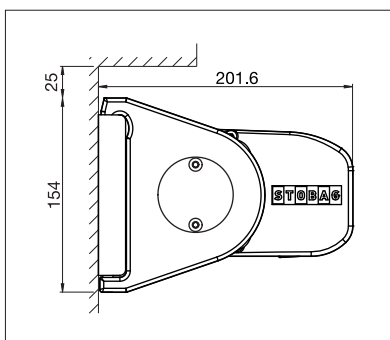

PURABOX

BALCONY & TERRACE

**SMALLEST STOBAG BOX AWNING WITH
MERELY 10 CM BOX HEIGHT**

PURABOX BX1500

Round design

Rafter fixing

- Sealed box protects from the elements
- Small box – only 10 cm high
- Awning incline adjustable from 0° to 90°
- Quick and easy to install
- Various mounting options to the wall, below the ceiling or to the frames
- Stylish, rounded box
- Optional wall joint profile prevents rain water entering between façade and awning

 min. 185 cm
max. 500 cm

 min. 150 cm
max. 225 cm

Technical dimensions in millimetres

Wall installation

Top installation

EN 13561

REGISTRATION
REQUIRED

COLORS