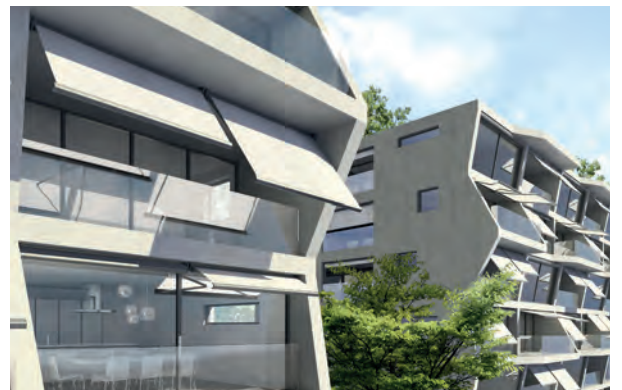

PURABOX

BALCONY & TERRACE

**SMALLEST STOBAG BOX AWNING WITH
MERELY 10 CM BOX HEIGHT**

PURABOX BX1500

Round design

Rafter fixing

- Sealed box protects from the elements
- Small box – only 10 cm high
- Awning incline adjustable from 0° to 90°
- Quick and easy to install
- Various mounting options to the wall, below the ceiling or to the frames
- Stylish, rounded box
- Optional wall joint profile prevents rain water entering between façade and awning