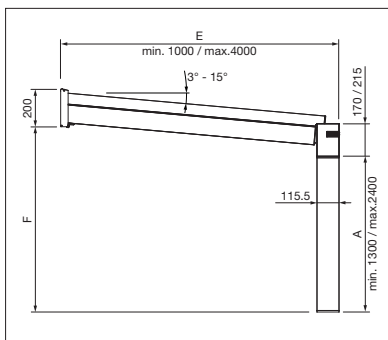

GP3100

min. 100 cm
max. 600 cm*

min. 100 cm**
max. 400 cm

*can be coupled up to 24 meters
**with ARNEX min. 120 cm

Technical dimensions in millimetres

Side view

Wall connection

Water channel small/large