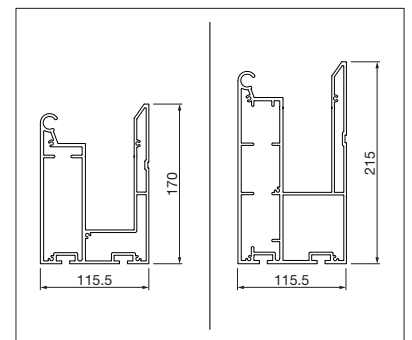

GP3100

min. 100 cm
max. 600 cm*

min. 100 cm**
max. 400 cm

*can be coupled up to 24 meters
**with ARNEX min. 120 cm

Technical dimensions in millimetres

Side view

Wall connection

Water channel small/large