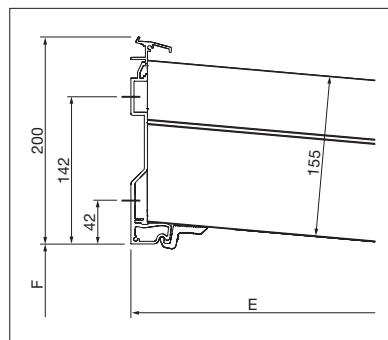

GP3100

min. 100 cm
max. 600 cm*

min. 100 cm**
max. 400 cm

*can be coupled up to 24 meters
**with ARNEX min. 120 cm

Technical dimensions in millimetres

Side view

Wall connection

Water channel small/large