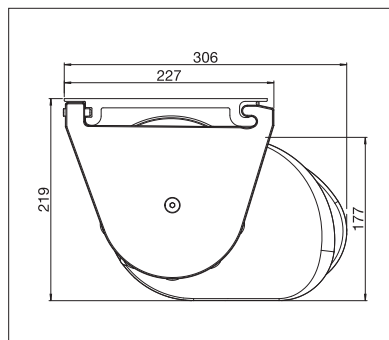

min. 350 cm
max. 700 cm

min. 250 cm
max. 400 cm

The wind resistance class can vary depending on version and dimension.

Technical dimensions in millimetres

Wall installation

Top installation

EN 13561

REGISTRATION
REQUIRED