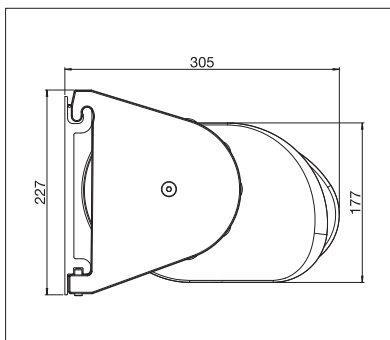

min. 350 cm
max. 700 cm

min. 250 cm
max. 400 cm

The wind resistance class can vary depending on version and dimension.

Technical dimensions in millimetres

Wall installation

Top installation

EN 13561

REGISTRATION
REQUIRED