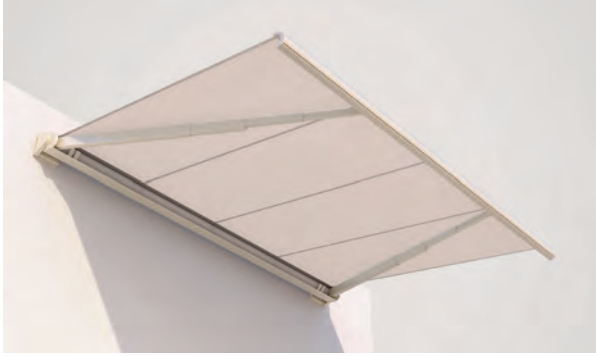

MESABOX

BALCONY & TERRACE

UNIQUE BOX AWNINGS WITH TELESCOPIC ARMS

MESABOX S9170

Wall installation

Telescopic arm technology

- Unique box awnings with telescopic arms
- Cover remains consistently taut and high thanks to telescopic arm technology
- Simple and proven installation system for hanging
- Self-supporting box construction
- Can also be installed on the wall or below the ceiling
- Awning incline adjustable from 0 ° to 90° depending on installation
- Optional cover profile for fittings

min. 350 cm
max. 700 cm

min. 250 cm
max. 400 cm

The wind resistance class can vary depending on version and dimension.

Technical dimensions in millimetres

Wall installation

Top installation

REGISTRATION REQUIRED