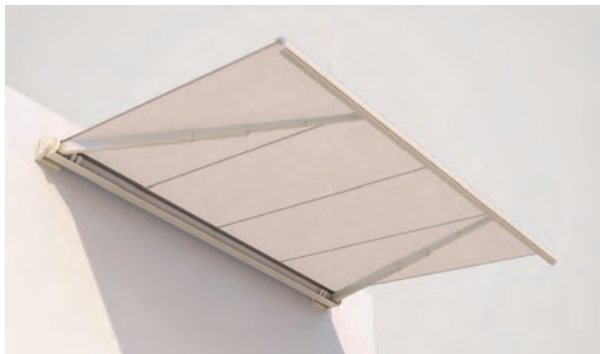

MESABOX

BALCONY & TERRACE

UNIQUE BOX AWNINGS WITH TELESCOPIC ARMS

MESABOX S9170

Wall installation

Telescopic arm technology

- Unique box awnings with telescopic arms
- Cover remains consistently taut and high thanks to telescopic arm technology
- Simple and proven installation system for hanging
- Self-supporting box construction
- Can also be installed on the wall or below the ceiling
- Awning incline adjustable from 0 ° to 90° depending on installation
- Optional cover profile for fittings

min. 350 cm
max. 700 cm

min. 250 cm
max. 400 cm

The wind resistance class can vary depending on version and dimension.

Technical dimensions in millimetres

Wall installation

Top installation

EN 13561

REGISTRATION
REQUIRED