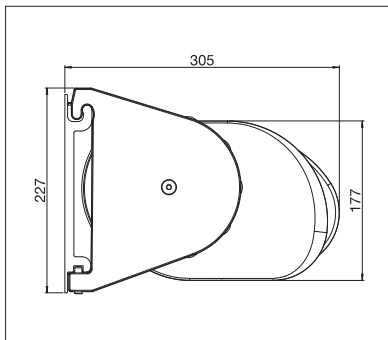

min. 350 cm
max. 700 cm

min. 250 cm
max. 400 cm

The wind resistance class can vary depending on version and dimension.

Technical dimensions in millimetres

Wall installation

Top installation

REGISTRATION REQUIRED