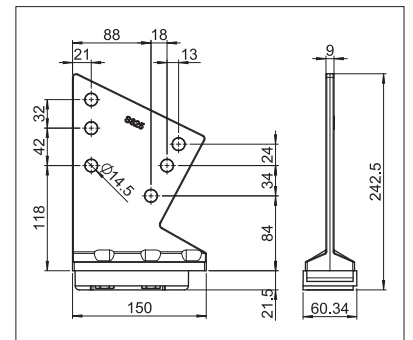

IDEAL

BALCONY & TERRACE

**ELEGANT SEMI-CASSETTE AWNING WITH
INTEGRATED COVER BOARD**

IDEAL S4150

Wall connection profile

Drop profile fitted with integrated gutter

- Stylish folding arm awning with integrated cover board
- Quick and easy to assemble
- Various mounting options to the wall, below the ceiling or to the frames
- Drop angle at:
 - Wall mount 0°– 60°
 - Ceiling mount 9°– 90°
 - Roof rafter mount 9°– 90°
- Large selection of different brackets
- Drop profile fitted with integrated gutter
- Optional Valance provides additional shade and hides the awning arms from view
- Optional wall joint profile prevents rain water entering between façade and awning

min. 190 cm
max. 500 cm

min. 160 cm
max. 250 cm

Technical dimensions in millimetres

Wall installation

Top installation

Bracket for rafters

REGISTRATION
REQUIRED

COLORS