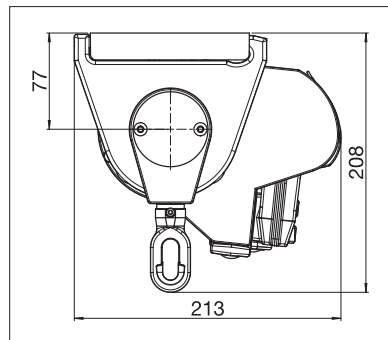

IDEAL

BALCONY & TERRACE

**ELEGANT SEMI-CASSETTE AWNING WITH
INTEGRATED COVER BOARD**

IDEAL S4150

Wall connection profile

Drop profile fitted with integrated gutter

- Stylish folding arm awning with integrated cover board
- Quick and easy to assemble
- Various mounting options to the wall, below the ceiling or to the frames
- Drop angle at:
 - Wall mount 0°– 60°
 - Ceiling mount 9°– 90°
 - Roof rafter mount 9°– 90°
- Large selection of different brackets
- Drop profile fitted with integrated gutter
- Optional Valance provides additional shade and hides the awning arms from view
- Optional wall joint profile prevents rain water entering between façade and awning

min. 190 cm
max. 500 cm

min. 160 cm
max. 250 cm

Technical dimensions in millimetres

Wall installation

Top installation

Bracket for rafters

REGISTRATION
REQUIRED

COLORS