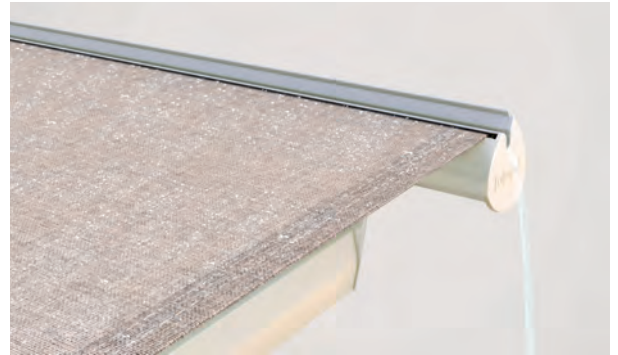

IDEAL

BALCONY & TERRACE

**ELEGANT SEMI-CASSETTE AWNING WITH
INTEGRATED COVER BOARD**

IDEAL S4150

Wall connection profile

Drop profile fitted with integrated gutter

- Stylish folding arm awning with integrated cover board
- Quick and easy to assemble
- Various mounting options to the wall, below the ceiling or to the frames
- Drop angle at:
 - Wall mount 0°– 60°
 - Ceiling mount 9°– 90°
 - Roof rafter mount 9°– 90°
- Large selection of different brackets
- Drop profile fitted with integrated gutter
- Optional Valance provides additional shade and hides the awning arms from view
- Optional wall joint profile prevents rain water entering between façade and awning

min. 190 cm
max. 500 cm

min. 160 cm
max. 250 cm

Technical dimensions in millimetres

Wall installation

Top installation

Bracket for rafters

REGISTRATION
REQUIRED

COLORS

Discover the diverse options when selecting frame colours.

FABRICS

Choose from a comprehensive range of materials and colours.

ELECTRICS

More convenience thanks to the automated control and lighting systems.