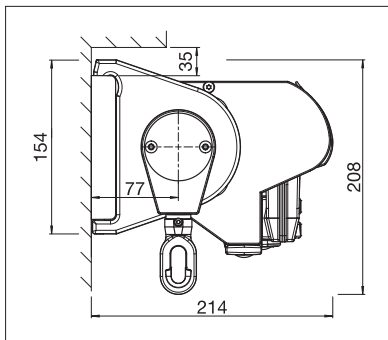

IDEAL

BALCONY & TERRACE

**ELEGANT SEMI-CASSETTE AWNING WITH
INTEGRATED COVER BOARD**

IDEAL S4150

Wall connection profile

Drop profile fitted with integrated gutter

- Stylish folding arm awning with integrated cover board
- Quick and easy to assemble
- Various mounting options to the wall, below the ceiling or to the frames
- Drop angle at:
 - Wall mount 0°– 60°
 - Ceiling mount 9°– 90°
 - Roof rafter mount 9°– 90°
- Large selection of different brackets
- Drop profile fitted with integrated gutter
- Optional Valance provides additional shade and hides the awning arms from view
- Optional wall joint profile prevents rain water entering between façade and awning

min. 190 cm
max. 500 cm

min. 160 cm
max. 250 cm

Technical dimensions in millimetres

Wall installation

Top installation

Bracket for rafters

REGISTRATION
REQUIRED

COLORS