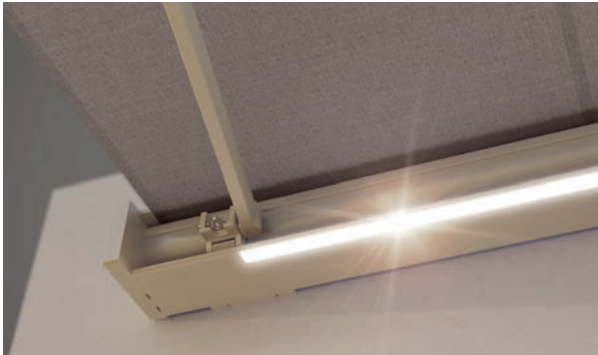

Integrated LED lighting in the box