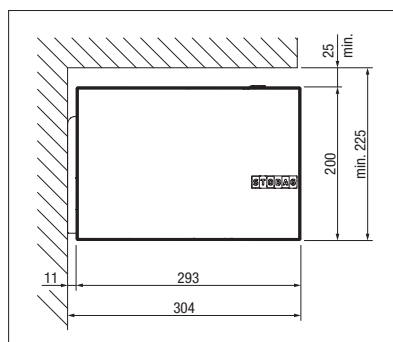

Wall installation