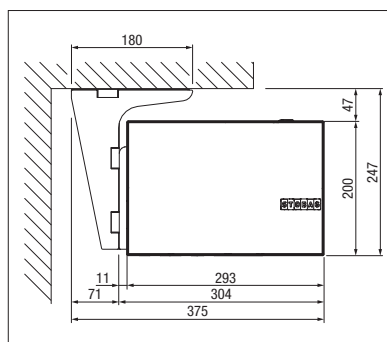

Top installation