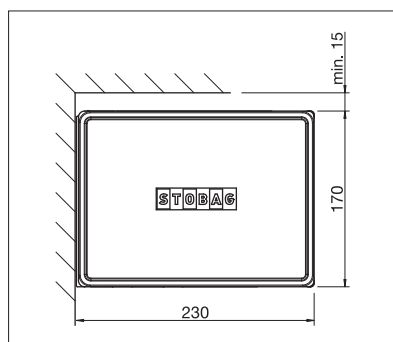

CAMABOX – product benefits

- Cassette awning for shading medium to large areas
- Contemporary, cubic design
- Awning box protects the fabric and articulated arms from the elements when closed
- Integrated tilt joint ensures that the box closes perfectly
- Various mounting options: on the wall, under the ceiling or on the rafters (depending on the model)
- Flexible mounting options thanks to variable bracket positioning
- Awning inclination adjustable from 5° to 35°
- Optional wall connection profile for a direct, flush transition from facade to box

Technical dimensions in millimetres

Wall installation