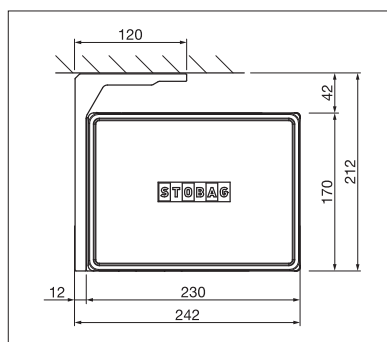

Top installation