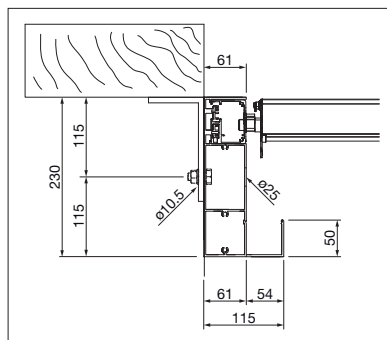

TR4120 Softtop*
TR4520 Hardtop

	min. 200 cm max. 500*/600 cm
	min. 200 cm max. 600 cm

CLASS 4
up to 150 km/h when retracted (TR4120)
when closed (TR4520)

Technical dimensions in millimetres

TR4120 Beam profile intersection
(Soffit mounting)