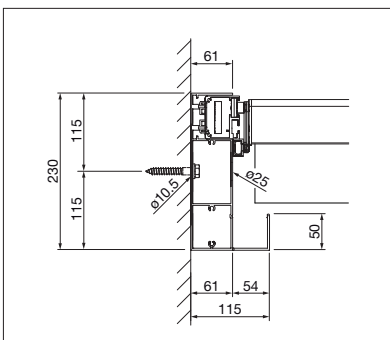

TR4120 Softtop*
TR4520 Hardtop

	min. 200 cm max. 500*/600 cm
	min. 200 cm max. 600 cm

CLASS 4
up to 150 km/h when retracted (TR4120)
when closed (TR4520)

Technical dimensions in millimetres

TR4120 Beam profile intersection
(Soffit mounting)