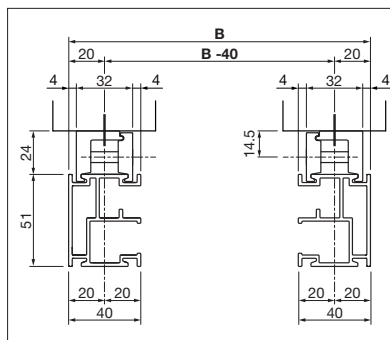

PS2500

min. 195 cm
max. 600 cm

min. 100 cm
max. 450 cm

The wind resistance class may vary depending on design and dimensions. It is dependent on the shading.

Technical dimensions in millimetres

Total width