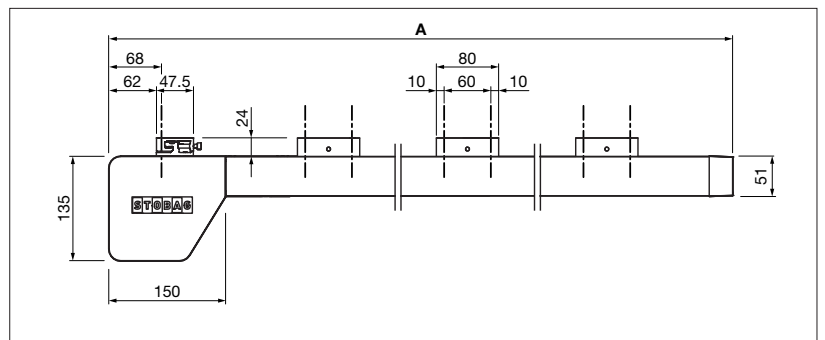

PS2500

min. 195 cm
max. 600 cm

min. 100 cm
max. 450 cm

The wind resistance class may vary depending on design and dimensions. It is dependent on the shading.

Technical dimensions in millimetres

Total width