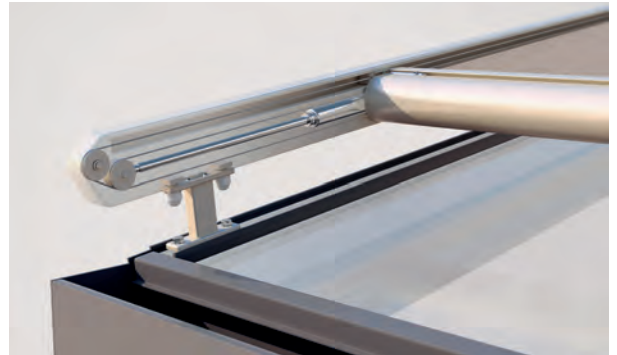

CONSERVATORY

**DELICATE CONSERVATORY AWNING ALSO
FOR SMALLER AREAS**

AIROMATIC PS4000 | PS4500

Fixing brackets

PS4000 Roller guide

- Self-supporting box construction
- Their compact dimensions make these awnings suitable for the smallest window areas
- Fabric remains consistently taut in any position
- Guide rail with fixing slot mounted for variable installation of the fixing brackets
- Different types of fixing brackets allow easy and flexible installation
- Soffit fixing via the guide rails possible
- With roller guide for reduced wear / abrasion (PS4000)