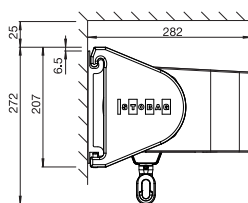

Top fixing
Front rail rounded
Montaje a techo
Perfil de caída redondeado

Wall fixing
with square front rail
Montaje a pared
Perfil de caída angular

Key advantages

- Large shaded area
- Attractive design – square or rounded
- Design feature for buildings
- Tight seal on box protects the cover against rain and dirt
- Roller tube can't be seen when wound up
- Ingenious adjustable incline
- Quick and easy assembly