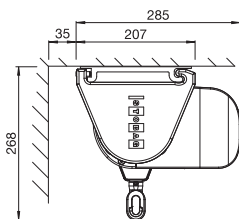

Top fixing
Front rail rounded
Montaje a techo
Perfil de caída redondeado

Wall fixing
with square front rail
Montaje a pared
Perfil de caída angular

Key advantages

- Large shaded area
- Attractive design – square or rounded
- Design feature for buildings
- Tight seal on box protects the cover against rain and dirt
- Roller tube can't be seen when wound up
- Ingenious adjustable incline
- Quick and easy assembly