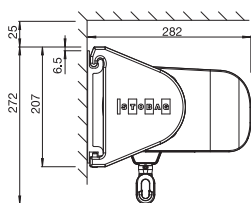

TENDABOX BX3000

Wall fixing
Front rail rounded
Montaje a pared
Perfil de caída redondeado