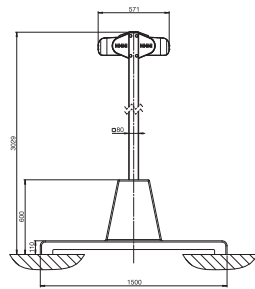

BOXMOBIL OS7000

Version with concrete sockets
Versión con zócalo de cemento

Key advantages

- Over 45m² free standing area of shade
- Does not generally require a building licence
- Two areas of shade that can be used independently
- The concrete socket variety does not require any separate fastening
- Thanks to the optional cover plate, the roll of cover is hidden from view when retracted
- Optional extensions for even more shade – ideal for bars and restaurants
- Quick and easy assembly

The new and elegant BOXMOBIL OS7000 brings a fair bit of shade with it – over 45m²!

Extensive shade can be provided for open areas easily and conveniently. The clever awning system, two box awnings on a sturdy steel frame, is particularly suitable for use at bars and restaurants, swimming pools or a garden party at home. With the help of an additional central support, the area of shade can almost be extended infinitely. The timeless, unique design is available in a choice of square or rounded forms. The slimline closed cassette protects the cover from the elements when the awning is retracted.

The BOXMOBIL can be operated using a crank or a convenient motor drive is also available. High stability is guaranteed by the concrete sockets or fixing with recessed floor sleeves.

Ventajas principales

- *Toldo autoportante con una superficie de más de 45m²*
- *Por lo general, no requiere ningún permiso de obra*
- *Dos superficies de sombra que se pueden utilizar por separado*
- *La variante con zócalo de cemento no necesita ninguna fijación separada*
- *Gracias al perfil embellecedor opcional, el rollo de lona permanece oculto cuando está extendido*
- *Posibilidad de ampliación para ofrecer aún más sombra – ideal para restaurantes y cafeterías*
- *Montaje sencillo y rápido*

El nuevo y elegante BOXMOBIL OS7000 trae algo de sombra consigo: ¡más de 45m²!

Este toldo permite cubrir grandes superficies de una forma fácil y cómoda. El sistema de toldo inteligente, dos toldos con cofre en una sólida estructura de soportes de acero, es idóneo para su uso en restaurantes o cafeterías, en piscinas o incluso para organizar una fiesta en el jardín de casa. Un soporte central adicional permite ampliar el toldo de forma prácticamente ilimitada. Su diseño intemporal y exclusivo está disponible, opcionalmente, en forma angular o ligeramente redondeada. El cofre cerrado protege de forma óptima la lona de las inclemencias del tiempo cuando está recogida.

BOXMOBIL se puede accionar con una manivela, pero también hay un cómodo accionamiento a motor disponible. La elevada estabilidad del toldo queda garantizada por el zócalo de cemento o por su fijación empotrada en el suelo.

BOXMOBIL OS7000

min. 210 cm
max. 662 cm

min. 300 cm
max. 700 cm

min. 300 cm
max. 303 cm

STOBAG AG

STOBAG International
Pilatusring 1
CH-5630 Muri
Phone +41 (0)56 675 48 00
Fax +41 (0)56 675 48 01
export@stobag.com
www.stobag.com

STOBAG AG