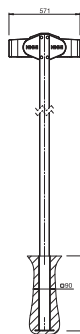

New!

www.stobag.com

Stay cool in the shade.
Una sombra elegante. ■ ■ ■

BOXMOBIL

Over 45 m² of flexible shade – let the party begin!
Más de 45 m² de sombra flexible – ¡Que empiece la fiesta!

Fully detached. You decide where the shade falls.
Sturdy protection against the sun for large areas out in the open.

*Sin fijaciones. Usted decide hasta dónde alcanza la sombra.
El toldo robusto para grandes superficies en el exterior.*

BOXMOBIL
OS7000

STOBAG
Premium Swiss Quality +

BOXMOBIL OS7000

Version with concrete sockets
Versión con zócalo de cemento

Version with floor sleeves
Versión con taco para el suelo

Key advantages

- Over 45m² free standing area of shade
- Does not generally require a building licence
- Two areas of shade that can be used independently
- The concrete socket variety does not require any separate fastening
- Thanks to the optional cover plate, the roll of cover is hidden from view when retracted
- Optional extensions for even more shade – ideal for bars and restaurants
- Quick and easy assembly