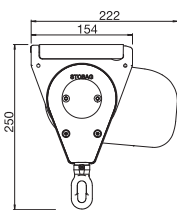

Top fixing
Front rail rounded
Montaje a techo
Perfil de caída redondeado

Wall fixing
with square front rail
Montaje a pared
Perfil de caída angular

Key advantages

- Completely enclosed box when retracted
- Improved adjustable incline – simple and quick
- Incline angle can be easily adjusted
- Elegant and timeless design
- Any shape you want – round or square
- Choice of different types of bracket with cover option
- Tried and tested installation system for hanging the awning
- Self-supporting box construction