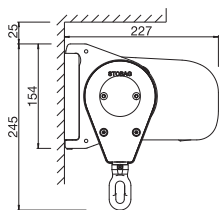

CASABOX BX2000

Wall fixing
Front rail rounded
Montaje a pared
Perfil de caída redondeado