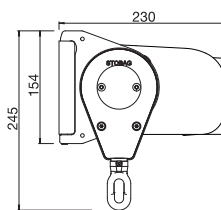

Top fixing
Front rail rounded
Montaje a techo
Perfil de caída redondeado

Wall fixing
with square front rail
Montaje a pared
Perfil de caída angular

Key advantages

- Completely enclosed box when retracted
- Improved adjustable incline – simple and quick
- Incline angle can be easily adjusted
- Elegant and timeless design
- Any shape you want – round or square
- Choice of different types of bracket with cover option
- Tried and tested installation system for hanging the awning
- Self-supporting box construction