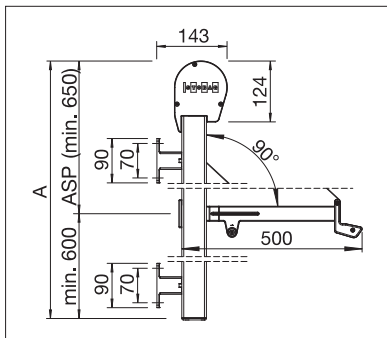

VISOMBRA

WINDOW & FACADE

**EXPOSED AWNING FOR THE PERFECT
COORDINATION OF DAYLIGHT AND SHADE**

VISOMBRA FS6000

On display

Half extended

Extended

- Drop angle can be smoothly adjusted and selected up to 180°
- Suitable for many uses with its rounded or square self-supporting box
- Well designed wind protection device with mechanical locking of the drop arms
- Drop arms for soffit or facade mounting
- Coupling options for max. 2 units
- Variable sun protection without the feeling of being separated
- Manual operation from inside the room using wall breakthrough and gear unit/joint platee
- Creates a pleasantly warm atmosphere through the combination of sunlight and material colours

min. 40 cm
max. 400 cm*

min. 125 cm
max. 350 cm*

Show arm with
50 cm fixed length

*Depending on fabric

Technical dimensions in millimetres

Exhibited round boxes

Retracted square boxes

REGISTRATION
REQUIRED