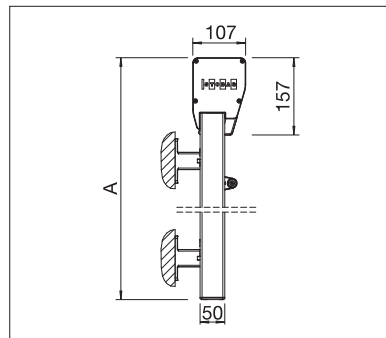

VISOMBRA

WINDOW & FACADE

**EXPOSED AWNING FOR THE PERFECT
COORDINATION OF DAYLIGHT AND SHADE**

VISOMBRA FS6000

On display

Half extended

Extended

- Drop angle can be smoothly adjusted and selected up to 180°
- Suitable for many uses with its rounded or square self-supporting box
- Well designed wind protection device with mechanical locking of the drop arms
- Drop arms for soffit or facade mounting
- Coupling options for max. 2 units
- Variable sun protection without the feeling of being separated
- Manual operation from inside the room using wall breakthrough and gear unit/joint platee
- Creates a pleasantly warm atmosphere through the combination of sunlight and material colours

min. 40 cm
max. 400 cm*

min. 125 cm
max. 350 cm*

Show arm with
50 cm fixed length

*Depending on fabric

Technical dimensions in millimetres

Exhibited round boxes

Retracted square boxes

REGISTRATION
REQUIRED