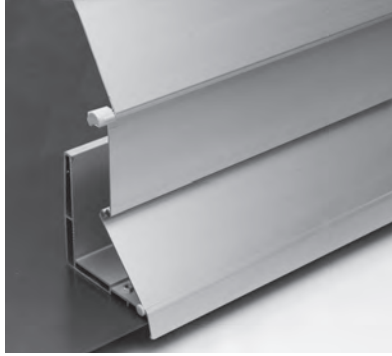

WINDOW & FACADE

**ROBUST SECURITY SHUTTERS MADE FROM
IMPACT-RESISTANT ALUMINIUM**

SECURE FL1000

Large lamellas

Arched

Small lamellas

- Solid aluminium casing with 1.2–1.5 mm wall thickness
- Automatic locking of the casing via the side drive chain in any position
- The three different widths of lamella make them suitable for assembly anywhere
- The end lamella hinders contact when the casing is closed
- Can also be used to protect against balls that could destroy panes

min. 50 cm
max. 350 cm

min. 50 cm
max. 300 cm

Technical dimensions in millimetres

Large lamellas

Arched

Small lamellas

REGISTRATION
REQUIRED

COLOURS