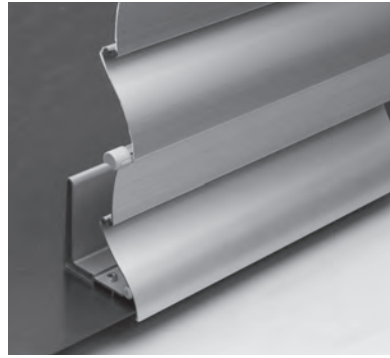

WINDOW & FACADE

**ROBUST SECURITY SHUTTERS MADE FROM
IMPACT-RESISTANT ALUMINIUM**

SECURE FL1000

Large lamellas

Arched

Small lamellas

- Solid aluminium casing with 1.2–1.5 mm wall thickness
- Automatic locking of the casing via the side drive chain in any position
- The three different widths of lamella make them suitable for assembly anywhere
- The end lamella hinders contact when the casing is closed
- Can also be used to protect against balls that could destroy panes

min. 50 cm
max. 350 cm

min. 50 cm
max. 300 cm

Technical dimensions in millimetres

Large lamellas

Arched

Small lamellas

REGISTRATION
REQUIRED

COLOURS