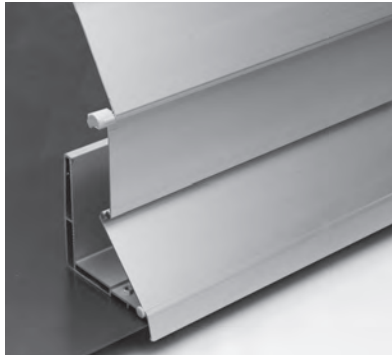

WINDOW & FACADE

**ROBUST SECURITY SHUTTERS MADE FROM
IMPACT-RESISTANT ALUMINIUM**

SECURE FL1000

Large lamellas

Arched

Small lamellas

- Solid aluminium casing with 1.2–1.5 mm wall thickness
- Automatic locking of the casing via the side drive chain in any position
- The three different widths of lamella make them suitable for assembly anywhere
- The end lamella hinders contact when the casing is closed
- Can also be used to protect against balls that could destroy panes

min. 50 cm
max. 350 cm

min. 50 cm
max. 300 cm

Technical dimensions in millimetres

Large lamellas

Arched

Small lamellas

REGISTRATION
REQUIRED

COLOURS