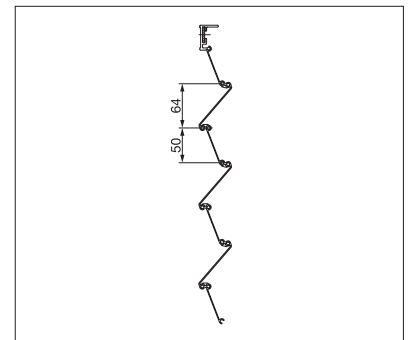

WINDOW & FACADE

**ROBUST SECURITY SHUTTERS MADE FROM
IMPACT-RESISTANT ALUMINIUM**

SECURE FL1000

Large lamellas

Arched

Small lamellas

- Solid aluminium casing with 1.2–1.5 mm wall thickness
- Automatic locking of the casing via the side drive chain in any position
- The three different widths of lamella make them suitable for assembly anywhere
- The end lamella hinders contact when the casing is closed
- Can also be used to protect against balls that could destroy panes

min. 50 cm
max. 350 cm

min. 50 cm
max. 300 cm

Technical dimensions in millimetres

Large lamellas

Arched

Small lamellas

REGISTRATION
REQUIRED

COLOURS