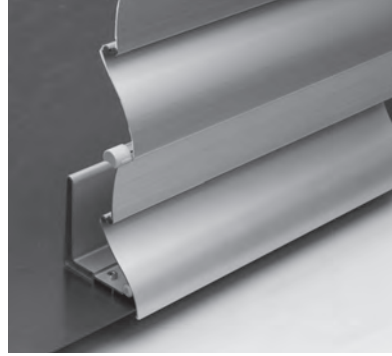

WINDOW & FACADE

**ROBUST SECURITY SHUTTERS MADE FROM
IMPACT-RESISTANT ALUMINIUM**

SECURE FL1000

Large lamellas

Arched

Small lamellas

- Solid aluminium casing with 1.2–1.5 mm wall thickness
- Automatic locking of the casing via the side drive chain in any position
- The three different widths of lamella make them suitable for assembly anywhere
- The end lamella hinders contact when the casing is closed
- Can also be used to protect against balls that could destroy panes

min. 50 cm
max. 350 cm

min. 50 cm
max. 300 cm

Technical dimensions in millimetres

Large lamellas

Arched

Small lamellas

REGISTRATION
REQUIRED

COLOURS