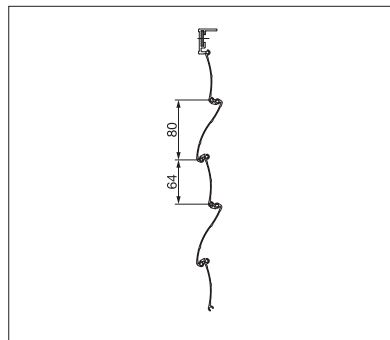

WINDOW & FACADE

**ROBUST SECURITY SHUTTERS MADE FROM
IMPACT-RESISTANT ALUMINIUM**

SECURE FL1000

Large lamellas

Arched

Small lamellas

- Solid aluminium casing with 1.2–1.5 mm wall thickness
- Automatic locking of the casing via the side drive chain in any position
- The three different widths of lamella make them suitable for assembly anywhere
- The end lamella hinders contact when the casing is closed
- Can also be used to protect against balls that could destroy panes

min. 50 cm
max. 350 cm

min. 50 cm
max. 300 cm

Technical dimensions in millimetres

Large lamellas

Arched

Small lamellas

REGISTRATION
REQUIRED

COLOURS