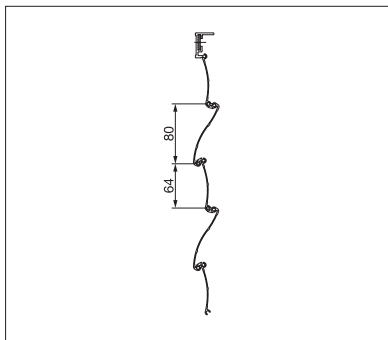

WINDOW & FACADE

**ROBUST SECURITY SHUTTERS MADE FROM
IMPACT-RESISTANT ALUMINIUM**

SECURE FL1000

Large lamellas

Arched

Small lamellas

- Solid aluminium casing with 1.2–1.5 mm wall thickness
- Automatic locking of the casing via the side drive chain in any position
- The three different widths of lamella make them suitable for assembly anywhere
- The end lamella hinders contact when the casing is closed
- Can also be used to protect against balls that could destroy panes

min. 50 cm
max. 350 cm

min. 50 cm
max. 300 cm

Technical dimensions in millimetres

Large lamellas

Arched

Small lamellas

REGISTRATION
REQUIRED

COLOURS