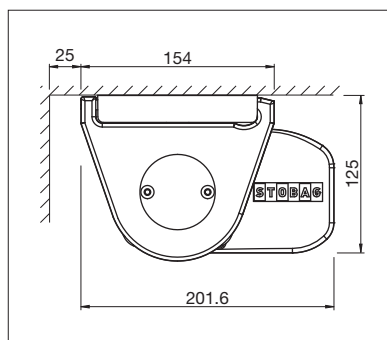

PURABOX

BALCONY & TERRACE

**SMALLEST STOBAG BOX AWNING WITH
MERELY 10 CM BOX HEIGHT**

PURABOX BX1500

Round design

Rafter fixing

- Sealed box protects from the elements
- Small box – only 10 cm high
- Awning incline adjustable from 0° to 90°
- Quick and easy to install
- Various mounting options to the wall, below the ceiling or to the frames
- Stylish, rounded box
- Optional wall joint profile prevents rain water entering between façade and awning

 min. 185 cm
 max. 500 cm

 min. 150 cm
 max. 225 cm

Technical dimensions in millimetres

Wall installation

Top installation

REGISTRATION REQUIRED

COLOURS

Discover the diverse options when selecting frame colours.