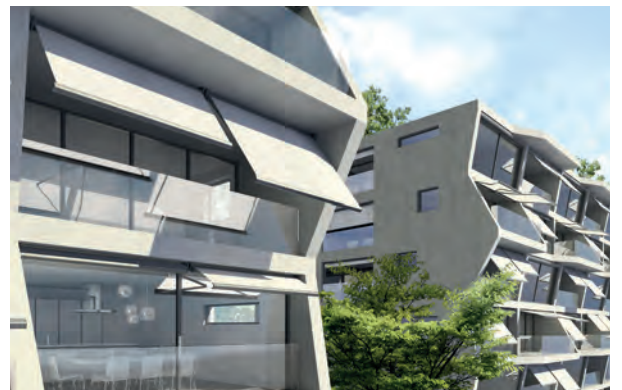

PURABOX

BALCONY & TERRACE

**SMALLEST STOBAG BOX AWNING WITH
MERELY 10 CM BOX HEIGHT**

PURABOX BX1500

Round design

Rafter fixing

- Sealed box protects from the elements
- Small box – only 10 cm high
- Awning incline adjustable from 0° to 90°
- Quick and easy to install
- Various mounting options to the wall, below the ceiling or to the frames
- Stylish, rounded box
- Optional wall joint profile prevents rain water entering between façade and awning