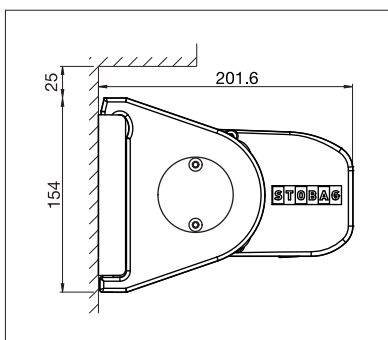

PURABOX

BALCONY & TERRACE

**SMALLEST STOBAG BOX AWNING WITH
MERELY 10 CM BOX HEIGHT**

PURABOX BX1500

Round design

Rafter fixing

- Sealed box protects from the elements
- Small box – only 10 cm high
- Awning incline adjustable from 0° to 90°
- Quick and easy to install
- Various mounting options to the wall, below the ceiling or to the frames
- Stylish, rounded box
- Optional wall joint profile prevents rain water entering between façade and awning

 min. 185 cm
 max. 500 cm

 min. 150 cm
 max. 225 cm

Technical dimensions in millimetres

Wall installation

Top installation

REGISTRATION REQUIRED

COLOURS

Discover the diverse options when selecting frame colours.