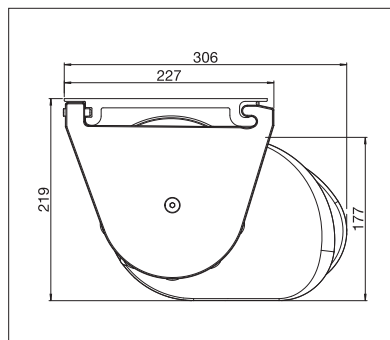

min. 350 cm  
max. 700 cm

min. 250 cm  
max. 400 cm

The wind resistance class can vary depending on version and dimension.

Technical dimensions in millimetres

Wall installation

Top installation

EN 13561

REGISTRATION  
REQUIRED