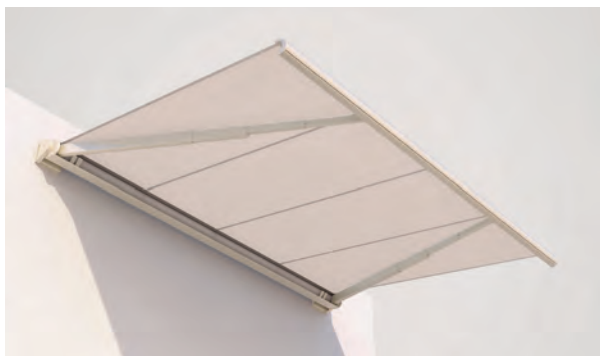

# MESABOX

BALCONY & TERRACE

**UNIQUE BOX AWNINGS WITH TELESCOPIC ARMS**

# MESABOX S9170

Wall installation

Telescopic arm technology

- Unique box awnings with telescopic arms
- Cover remains consistently taut and high thanks to telescopic arm technology
- Simple and proven installation system for hanging
- Self-supporting box construction
- Can also be installed on the wall or below the ceiling
- Awning incline adjustable from 0 ° to 90° depending on installation
- Optional cover profile for fittings