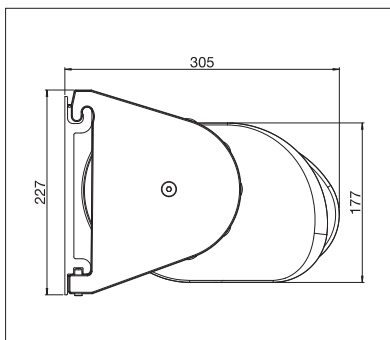

min. 350 cm  
max. 700 cm

min. 250 cm  
max. 400 cm

The wind resistance class can vary depending on version and dimension.

Technical dimensions in millimetres

Wall installation

Top installation

EN 13561

REGISTRATION  
REQUIRED