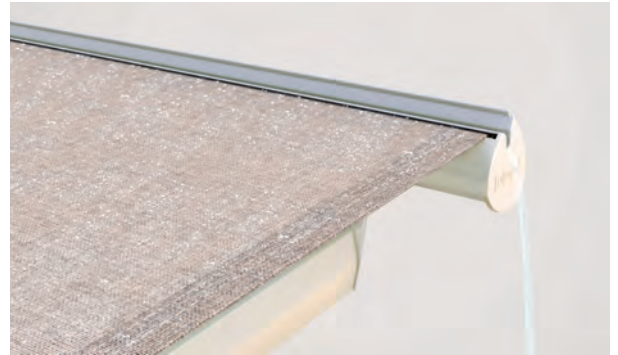

IDEAL

BALCONY & TERRACE

**ELEGANT SEMI-CASSETTE AWNING WITH
INTEGRATED COVER BOARD**

IDEAL S4150

Wall connection profile

Drop profile fitted with integrated gutter

- Stylish folding arm awning with integrated cover board
- Quick and easy to assemble
- Various mounting options to the wall, below the ceiling or to the frames
- Awning incline adjustable to 90° depending on installation
- Large selection of different brackets
- Drop profile fitted with integrated gutter
- Optional Valance provides additional shade and hides the awning arms from view
- Optional wall joint profile prevents rain water entering between façade and awning

min. 177 cm
max. 500 cm

min. 160 cm
max. 250 cm

Technical dimensions in millimetres

Wall installation

Top installation

Bracket for rafters

EN 13561

REGISTRATION
REQUIRED

COLOURS

Discover the diverse options when selecting frame colours.

FABRICS

Choose from a comprehensive range of materials and colours.

ELECTRICS

More convenience thanks to the automated control and lighting systems.