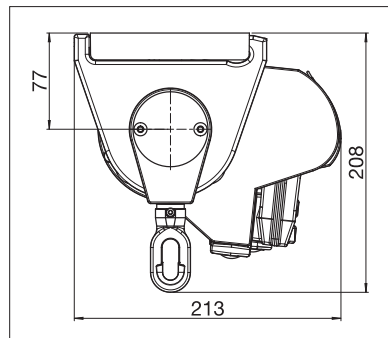

IDEAL

BALCONY & TERRACE

**ELEGANT SEMI-CASSETTE AWNING WITH
INTEGRATED COVER BOARD**

IDEAL S4150

Wall connection profile

Drop profile fitted with integrated gutter

- Stylish folding arm awning with integrated cover board
- Quick and easy to assemble
- Various mounting options to the wall, below the ceiling or to the frames
- Awning incline adjustable to 90° depending on installation
- Large selection of different brackets
- Drop profile fitted with integrated gutter
- Optional Valance provides additional shade and hides the awning arms from view
- Optional wall joint profile prevents rain water entering between façade and awning

min. 177 cm
max. 500 cm

min. 160 cm
max. 250 cm

Technical dimensions in millimetres

Wall installation

Top installation

Bracket for rafters

REGISTRATION
REQUIRED

COLOURS