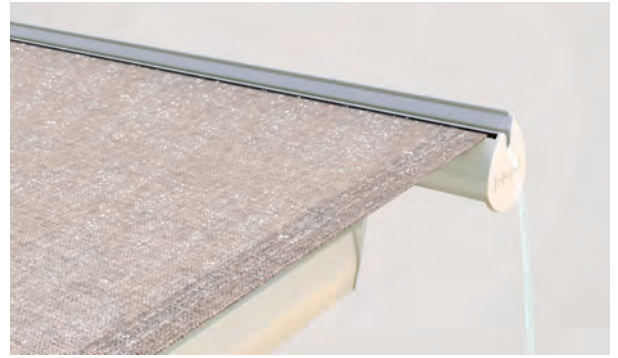

IDEAL

BALCONY & TERRACE

**ELEGANT SEMI-CASSETTE AWNING WITH
INTEGRATED COVER BOARD**

IDEAL S4150

Wall connection profile

Drop profile fitted with integrated gutter

- Stylish folding arm awning with integrated cover board
- Quick and easy to assemble
- Various mounting options to the wall, below the ceiling or to the frames
- Awning incline adjustable to 90° depending on installation
- Large selection of different brackets
- Drop profile fitted with integrated gutter
- Optional Valance provides additional shade and hides the awning arms from view
- Optional wall joint profile prevents rain water entering between façade and awning

min. 177 cm
max. 500 cm

min. 160 cm
max. 250 cm

Technical dimensions in millimetres

Wall installation

Top installation

Bracket for rafters

REGISTRATION
REQUIRED

COLOURS

Discover the diverse options when selecting frame colours.

FABRICS

Choose from a comprehensive range of materials and colours.

ELECTRICS

More convenience thanks to the automated control and lighting systems.