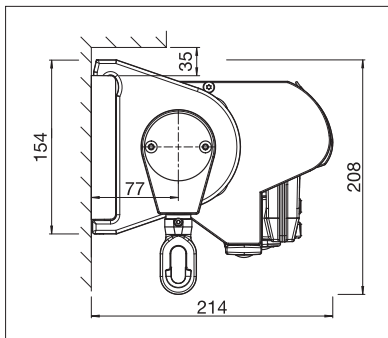

IDEAL

BALCONY & TERRACE

**ELEGANT SEMI-CASSETTE AWNING WITH
INTEGRATED COVER BOARD**

IDEAL S4150

Wall connection profile

Drop profile fitted with integrated gutter

- Stylish folding arm awning with integrated cover board
- Quick and easy to assemble
- Various mounting options to the wall, below the ceiling or to the frames
- Awning incline adjustable to 90° depending on installation
- Large selection of different brackets
- Drop profile fitted with integrated gutter
- Optional Valance provides additional shade and hides the awning arms from view
- Optional wall joint profile prevents rain water entering between façade and awning

min. 177 cm
max. 500 cm

min. 160 cm
max. 250 cm

Technical dimensions in millimetres

Wall installation

Top installation

Bracket for rafters

REGISTRATION
REQUIRED

COLOURS