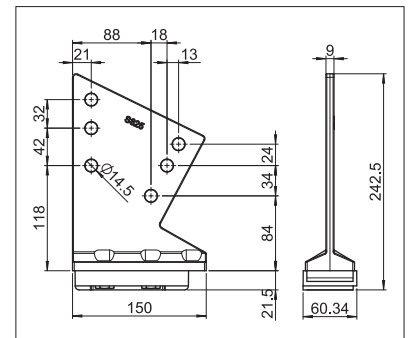

IDEAL

BALCONY & TERRACE

**ELEGANT SEMI-CASSETTE AWNING WITH
INTEGRATED COVER BOARD**

IDEAL S4150

Wall connection profile

Drop profile fitted with integrated gutter

- Stylish folding arm awning with integrated cover board
- Quick and easy to assemble
- Various mounting options to the wall, below the ceiling or to the frames
- Awning incline adjustable to 90° depending on installation
- Large selection of different brackets
- Drop profile fitted with integrated gutter
- Optional Valance provides additional shade and hides the awning arms from view
- Optional wall joint profile prevents rain water entering between façade and awning

min. 177 cm
max. 500 cm

min. 160 cm
max. 250 cm

Technical dimensions in millimetres

Wall installation

Top installation

Bracket for rafters

EN 13561

REGISTRATION
REQUIRED