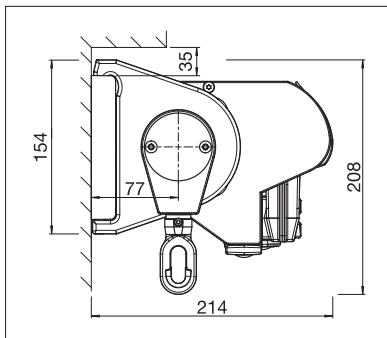

IDEAL

BALCONY & TERRACE

**ELEGANT SEMI-CASSETTE AWNING WITH
INTEGRATED COVER BOARD**

IDEAL S4150

Wall connection profile

Drop profile fitted with integrated gutter

- Stylish folding arm awning with integrated cover board
- Quick and easy to assemble
- Various mounting options to the wall, below the ceiling or to the frames
- Awning incline adjustable to 90° depending on installation
- Large selection of different brackets
- Drop profile fitted with integrated gutter
- Optional Valance provides additional shade and hides the awning arms from view
- Optional wall joint profile prevents rain water entering between façade and awning

min. 177 cm
max. 500 cm

min. 160 cm
max. 250 cm

Technical dimensions in millimetres

Wall installation

Top installation

Bracket for rafters

EN 13561

REGISTRATION
REQUIRED