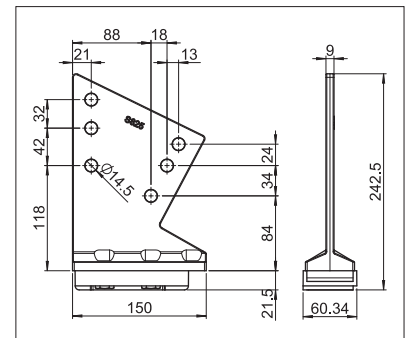

IDEAL

BALCONY & TERRACE

**ELEGANT SEMI-CASSETTE AWNING WITH
INTEGRATED COVER BOARD**

IDEAL S4150

Wall connection profile

Drop profile fitted with integrated gutter

- Stylish folding arm awning with integrated cover board
- Quick and easy to assemble
- Various mounting options to the wall, below the ceiling or to the frames
- Awning incline adjustable to 90° depending on installation
- Large selection of different brackets
- Drop profile fitted with integrated gutter
- Optional Valance provides additional shade and hides the awning arms from view
- Optional wall joint profile prevents rain water entering between façade and awning

min. 177 cm
max. 500 cm

min. 160 cm
max. 250 cm

Technical dimensions in millimetres

Wall installation

Top installation

Bracket for rafters

REGISTRATION
REQUIRED

COLOURS