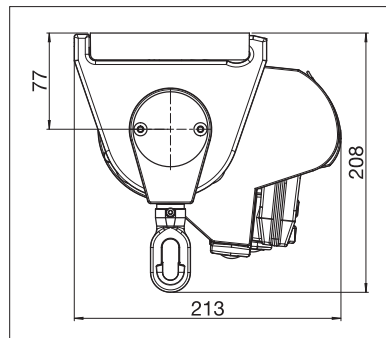

IDEAL

BALCONY & TERRACE

**ELEGANT SEMI-CASSETTE AWNING WITH
INTEGRATED COVER BOARD**

IDEAL S4150

Wall connection profile

Drop profile fitted with integrated gutter

- Stylish folding arm awning with integrated cover board
- Quick and easy to assemble
- Various mounting options to the wall, below the ceiling or to the frames
- Awning incline adjustable to 90° depending on installation
- Large selection of different brackets
- Drop profile fitted with integrated gutter
- Optional Valance provides additional shade and hides the awning arms from view
- Optional wall joint profile prevents rain water entering between façade and awning

min. 177 cm
max. 500 cm

min. 160 cm
max. 250 cm

Technical dimensions in millimetres

Wall installation

Top installation

Bracket for rafters

EN 13561

REGISTRATION
REQUIRED