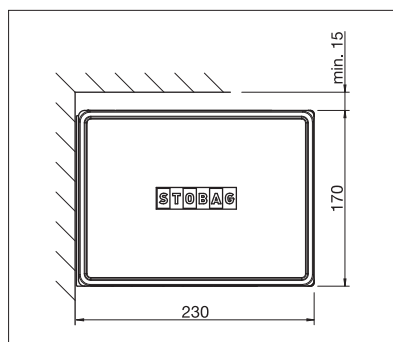

# CAMABOX BX4000

reddot award 2017 winner

Square design

Tilt joint

LED lighting

- Sealed box protects from the elements
- Modern, cubic design
- Various mounting options to the wall, below the ceiling or to the frames
- Variable bracket positioning
- Awning incline adjustable from 5° to 35°
- Integrated tilt joint
- Optional LED lighting integrated into the box

BX4000

min. 214 cm  
max. 550 cm

min. 150 cm  
max. 300 cm

Technical dimensions in millimetres

Wall installation

Top installation

EN 13561

REGISTRATION REQUIRED