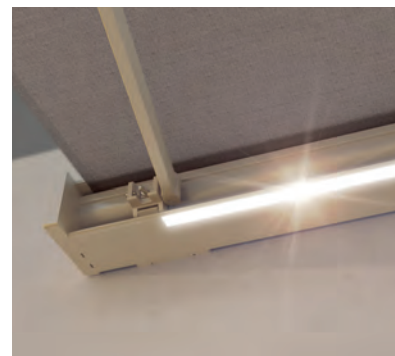

# CAMABOX BX4000

reddot award 2017 winner

Square design

Tilt joint

LED lighting

- Sealed box protects from the elements
- Modern, cubic design
- Various mounting options to the wall, below the ceiling or to the frames
- Variable bracket positioning
- Awning incline adjustable from 5° to 35°
- Integrated tilt joint
- Optional LED lighting integrated into the box