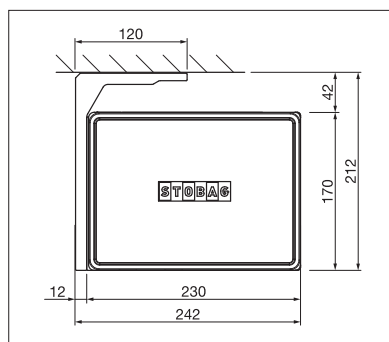

# CAMABOX BX4000

reddot award 2017 winner

Square design

Tilt joint

LED lighting

- Sealed box protects from the elements
- Modern, cubic design
- Various mounting options to the wall, below the ceiling or to the frames
- Variable bracket positioning
- Awning incline adjustable from 5° to 35°
- Integrated tilt joint
- Optional LED lighting integrated into the box

BX4000

min. 214 cm  
max. 550 cm

min. 150 cm  
max. 300 cm

Technical dimensions in millimetres

Wall installation

Top installation

EN 13561

REGISTRATION REQUIRED