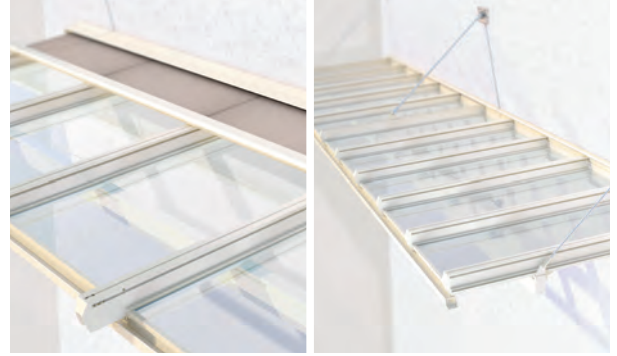

NEW

ARDON

**ARDON PRODUCT EXPANSION –
CAN NOW BE COUPLED AND ALSO
AVAILABLE WITHOUT SHADING**

BALCONY & TERRACE

**UNIQUE COMBINATION OF GLASS
AND INTEGRATED SHADING**

ARDON GP2600

Coupled with tie-rods

Roof glazing with and without shading

- glass canopy available with or without shading
- up to 10 systems can be coupled
- integrated STOBAG light concept
- additional dimensional graduations

GP2600

min. 150 cm
max. 500 cm*

Glass min. 130 cm
max. 170 cm

Fabric min. 230 cm
max. 325 cm

*up to 10 systems can be coupled

More information about the ARDON can be obtained in the separate flyer.

max. 50 km/h

REGISTRATION REQUIRED

COLOURS

Discover the diverse options when selecting frame colours.