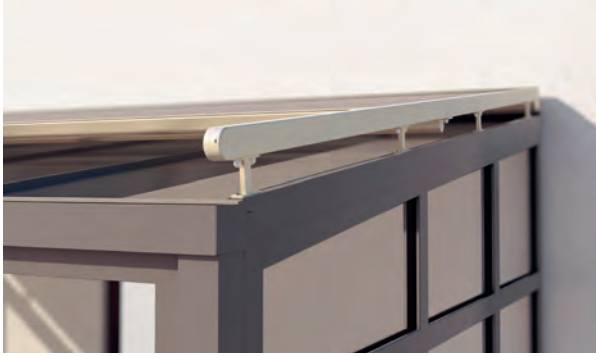

# AIROMATIC PS4000 | PS4500

Fixing brackets

PS4000 Roller guide

- Self-supporting box construction
- Their compact dimensions make these awnings suitable for the smallest window areas
- Fabric remains consistently taut in any position
- Guide rail with fixing slot mounted for variable installation of the fixing brackets
- Different types of fixing brackets allow easy and flexible installation
- Soffit fixing via the guide rails possible
- With roller guide for reduced wear/abrasion (PS4000)