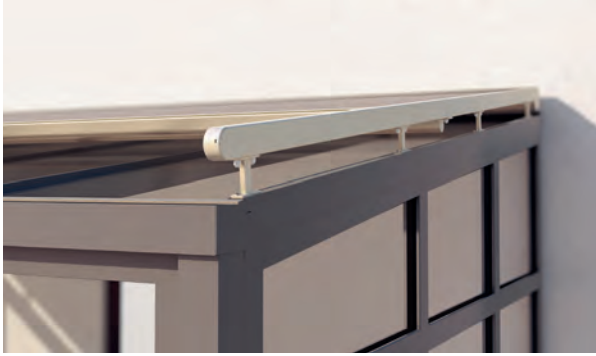

CONSERVATORY & ATRIUM

**DELICATE CONSERVATORY AWNING ALSO
FOR SMALLER AREAS**

AIROMATIC PS4000 | PS4500

Fixing brackets

PS4000 Roller guide

- Self-supporting box construction
- Their compact dimensions make these awnings suitable for the smallest window areas
- Fabric remains consistently taut in any position
- Guide rail with fixing slot mounted for variable installation of the fixing brackets
- Different types of fixing brackets allow easy and flexible installation
- Soffit fixing via the guide rails possible
- With roller guide for reduced wear / abrasion (PS4000)