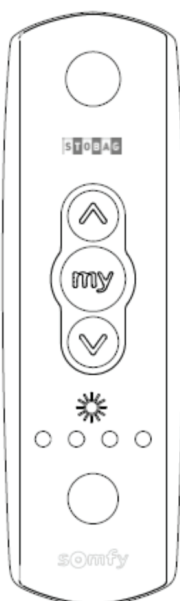

Short overview new motors and controls Range from March 2013

Eolis RTS

Telis 4 Soliris RTS

Short overview new motors and controls

Range from March 2013

STOBAG

Premium Swiss Quality 

STOBAG / MOVENO		SOMFY		Comments
SKIROSOL SRCK 600		Soliris sensor RTS and radio receiver Universal Receiver RTS	 +  251875 251870	No cable con- nection between sensor and radio receiver
SKIROSOL SRCK 610		Soliris Sensor RTS	 251875	230 Volt AC
SKIROSOL SRCK 620		Sunis WireFree and Eolis Sensor RTS or Eolis 3D WireFree RTS	 +  251880 251878 or 251879 	Sunis WireFree is solar powered. The Eolis RTS needs 230V!! Eolis 3D WireFree is battery powered.
SKIROSOL SRCK 630		Soliris Sensor RTS with optional rain sensor + Somfy Ondeis rain sensor	 +  251876 251877	Sensor no longer combined
SRCR 100A		Slim Receiver Plug or Slim Receiver	  251872 251871	Pluggable with Hirschmann con- nector MAX. 3A
SRCR 100B		Soliris Modulis Slim Receiver RTS with scroll function	 251873	Pluggable with Hirschmann con- nector MAX. 3A
SRCR 100L		Lighting Slim Receiver RTS	 251874	MAX. 500Watt
SRCR 200A		Universal Receiver RTS	 251870	MAX. 3.15A
SRCR 180A		Slim Receiver RTS cable open and coupling box for 2 motors	  251871 251946	This coupling box must always be delivered with Tandem
SRCR 140A		Slim Receiver Plug	 251872	Pluggable with Hirschmann con- nector MAX. 3A