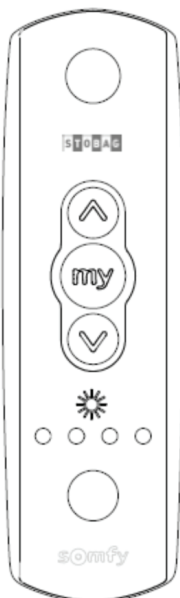

Short overview new motors and controls Range from March 2013

Eolis RTS

Telis 4 Soliris RTS

Short overview new motors and controls

Range from March 2013

STOBAG

Premium Swiss Quality 

STOBAG / MOVENO		SOMFY		Comments
SKIROSOL SRCK 600		Soliris sensor RTS and radio receiver Universal Receiver RTS	 +  251875 251870	No cable con- nection between sensor and radio receiver
SKIROSOL SRCK 610		Soliris Sensor RTS	 251875	230 Volt AC
SKIROSOL SRCK 620		Sunis WireFree and Eolis Sensor RTS or Eolis 3D WireFree RTS	 +  251880 251878 or 251879 	Sunis WireFree is solar powered. The Eolis RTS needs 230V!! Eolis 3D WireFree is battery powered.
SKIROSOL SRCK 630		Soliris Sensor RTS with optional rain sensor + Somfy Ondeis rain sensor	 +  251876 251877	Sensor no longer combined
SRCR 100A		Slim Receiver Plug or Slim Receiver	  251872 251871	Pluggable with Hirschmann con- nector MAX. 3A
SRCR 100B		Soliris Modulis Slim Receiver RTS with scroll function	 251873	Pluggable with Hirschmann con- nector MAX. 3A
SRCR 100L		Lighting Slim Receiver RTS	 251874	MAX. 500Watt
SRCR 200A		Universal Receiver RTS	 251870	MAX. 3.15A
SRCR 180A		Slim Receiver RTS cable open and coupling box for 2 motors	  251871 251946	This coupling box must always be delivered with Tandem
SRCR 140A		Slim Receiver Plug	 251872	Pluggable with Hirschmann con- nector MAX. 3A