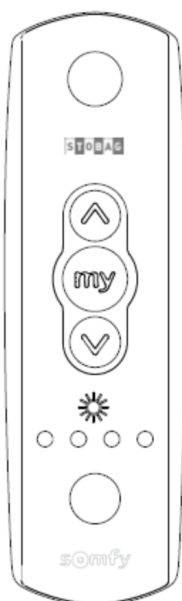

Short overview new motors and controls Range from March 2013

Eolis RTS

Telis 4 Soliris RTS

Short overview new motors and controls

Range from March 2013

STOBAG

Premium Swiss Quality 

STOBAG / MOVENO		SOMFY		Comments
SKIROSOL SRCK 600		Soliris sensor RTS and radio receiver Universal Receiver RTS	 +  251875 251870	No cable con- nection between sensor and radio receiver
SKIROSOL SRCK 610		Soliris Sensor RTS	 251875	230 Volt AC
SKIROSOL SRCK 620		Sunis WireFree and Eolis Sensor RTS or Eolis 3D WireFree RTS	 +  251880 251878 or 251879 	Sunis WireFree is solar powered. The Eolis RTS needs 230V!! Eolis 3D WireFree is battery powered.
SKIROSOL SRCK 630		Soliris Sensor RTS with optional rain sensor + Somfy Ondeis rain sensor	 +  251876 251877	Sensor no longer combined
SRCR 100A		Slim Receiver Plug or Slim Receiver	  251872 251871	Pluggable with Hirschmann con- nector MAX. 3A
SRCR 100B		Soliris Modulis Slim Receiver RTS with scroll function	 251873	Pluggable with Hirschmann con- nector MAX. 3A
SRCR 100L		Lighting Slim Receiver RTS	 251874	MAX. 500Watt
SRCR 200A		Universal Receiver RTS	 251870	MAX. 3.15A
SRCR 180A		Slim Receiver RTS cable open and coupling box for 2 motors	  251871 251946	This coupling box must always be delivered with Tandem
SRCR 140A		Slim Receiver Plug	 251872	Pluggable with Hirschmann con- nector MAX. 3A